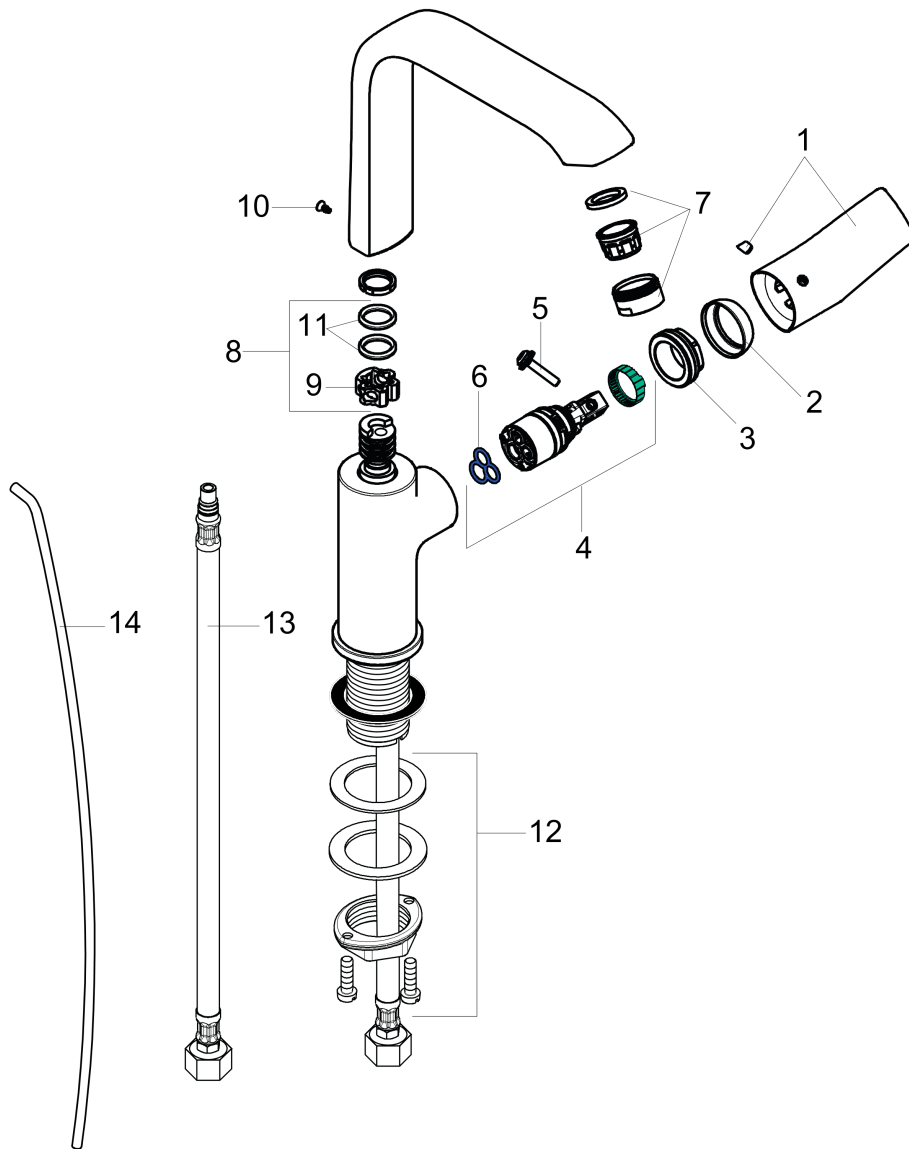

Metris

Single-Hole Faucet 230 with Swivel Spout and Pop-Up Drain, 1.2 GPM

Finishes : **chrome** Part no. : **31087001**

Description

Features

- Swivel range 120°
- Aerated spray
- maximum Flow rate at 44 PSI: 1.2 GPM
- Ceramic cartridge
- pop-up waste set G 1
- Material waste set: metal

Item details

List Price

\$ 430.00

Technology

Compliance

Product image

Scale drawing

Metris

Single-Hole Faucet 230 with Swivel Spout and Pop-Up Drain, 1.2 GPM

Finishes : **chrome** Part no. : **31087001**

Exploded drawing

Year of production: >07/16

Metris

Single-Hole Faucet 230 with Swivel Spout and Pop-Up Drain, 1.2 GPM

Finishes : **chrome** Part no. : **31087001**

Spare parts list

Year of production: >07/16

Pos.	Description	Part no.	Price	PU
1	handle	95761000	-	1
2	flange	95493000	-	1
3	nut	95178000	-	1
4	cartridge, assy	95973001	-	1
5	locking screw for handle	95140000	-	1
6	seal	98865000	-	1
7	aerator M24x1 (4,5 l/min)	92877000	-	1
8	sealing set	92646000	-	1
9	axialring	97558000	-	1
10	screw	97662000	-	1
11	O-Ring 14x2,5	98189000	-	1
12	fixing set (Ø 32)	13961000	-	1
13	connection hose 18½" M8x0,75 3/8"	96321001	-	1
14	pull rod	96657000	-	1
a	pop up waste	88509000	-	1
b	screw cover	96338000	-	1