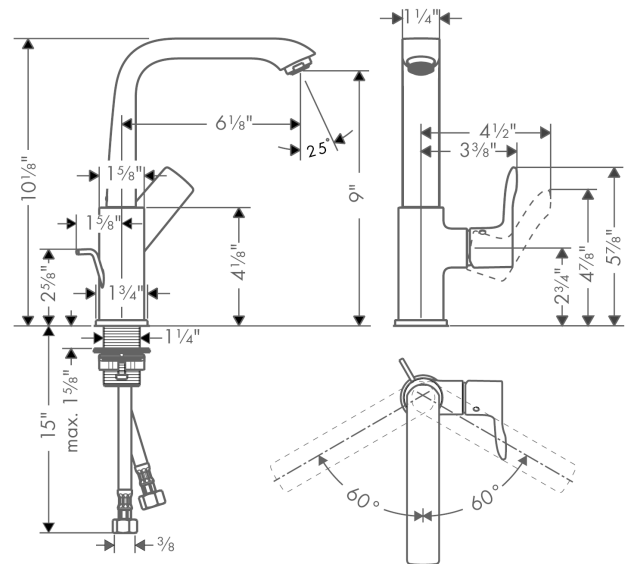

Metris

Single-Hole Faucet 230 with Swivel Spout and Pop-Up Drain, 1.2 GPM

Finishes : **chrome** Part no. : **31087001**

Description

Features

- Swivel range 120°
- Aerated spray
- maximum Flow rate at 44 PSI: 1.2 GPM
- Ceramic cartridge
- pop-up waste set G 1
- Material waste set: metal

Item details

List Price

\$ 430.00

Technology

Compliance

Product image

Scale drawing

Metris

Single-Hole Faucet 230 with Swivel Spout and Pop-Up Drain, 1.2 GPM

Finishes : **chrome** Part no. : **31087001**

Exploded drawing

Year of production: >07/16

Metris

Single-Hole Faucet 230 with Swivel Spout and Pop-Up Drain, 1.2 GPM

Finishes : **chrome** Part no. : **31087001**

Spare parts list

Year of production: >07/16

Pos.	Description	Part no.	Price	PU
1	handle	95761000	-	1
2	flange	95493000	-	1
3	nut	95178000	-	1
4	cartridge, assy	95973001	-	1
5	locking screw for handle	95140000	-	1
6	seal	98865000	-	1
7	aerator M24x1 (4,5 l/min)	92877000	-	1
8	sealing set	92646000	-	1
9	axialring	97558000	-	1
10	screw	97662000	-	1
11	O-Ring 14x2,5	98189000	-	1
12	fixing set (Ø 32)	13961000	-	1
13	connection hose 18½" M8x0,75 3/8"	96321001	-	1
14	pull rod	96657000	-	1
a	pop up waste	88509000	-	1
b	screw cover	96338000	-	1