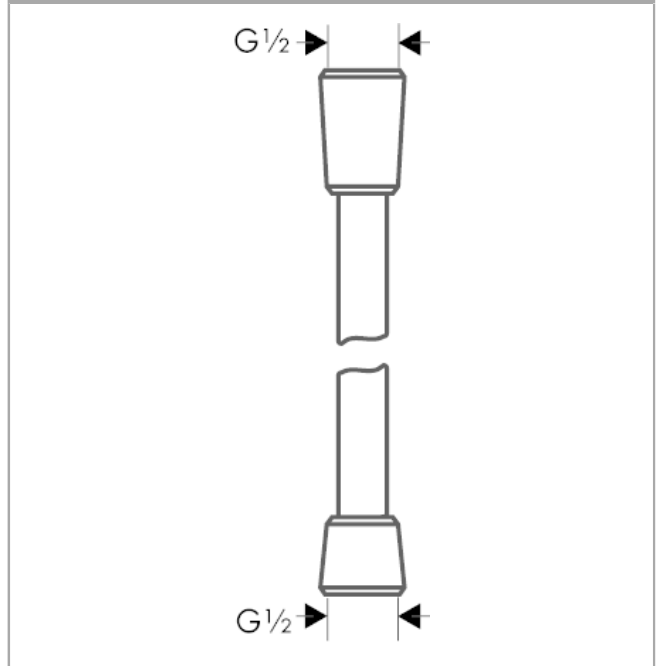

##### Features

- high-quality shower hose with metal look
- Pivot connector prevents hose from tangling
- No-kink hose

#### Scale drawing

**Isiflex**

**Techniflex Hose, 80"**

Finishes : **chrome** Part no. : **28274000**

## Exploded drawing

Year of production: >12/00

**Isiflex****Techniflex Hose, 80"**Finishes : **chrome** Part no. : **28274000****Spare parts list**

Year of production: &gt;12/00

Pos.	Description	Part no.	Price	PU
1	seal	98058000	-	1