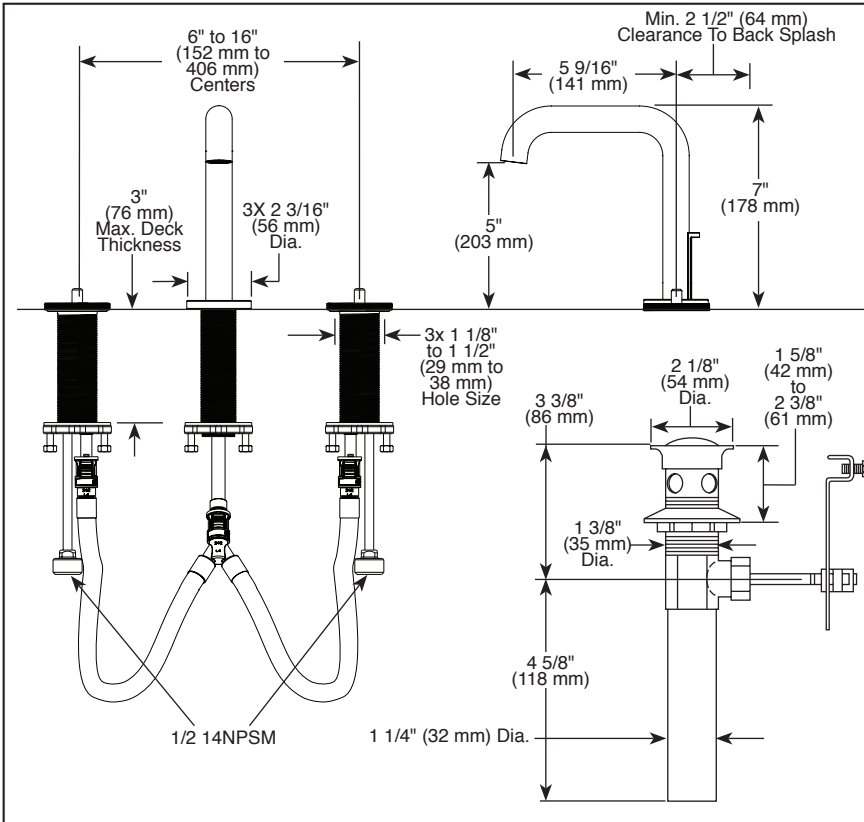

BRIZO®

BATHROOM FAUCETS

- Litze® Collection
- Two Handle Widespread Deck Mount

Submitted Model No.: _____

Specific Features: _____

STANDARD SPECIFICATIONS:

- Max flow rate 1.5 gpm @ 60 psi, 5.7 L/min @ 414 kPa
- Max flow rate (ECO models only) 1.2 gpm @ 60 psi, 4.5 L/min @ 414 kPa
- Three hole mount
- Control mechanism is a rotating cylinder ceramic cartridge with 90° rotation
- 1/4 turn handle stops
- 1/2-14 NPSM threaded inlets
- Metal drain with pop-up type fitting with plated flange and stopper
- G 1/2 threaded connection
- Solid brass fabricated end valve and spout bodies
- Spout features water efficient laminar flow
- Handles sold separately
- Optional red/blue temperature indicator rings, order RP101685

COMPLIES WITH:

- ASME A112.18.1 / CSA B125.1
- ASME A112.18.2 / CSA B125.2
- ☑ Indicates compliance to ICC/ANSI A117.1 - Valve control only
- EPA WaterSense®

<p>HL5332-▲-NM Lever Handle</p>	<p>HL5333-▲-NM T-Lever Handle</p>	<p>HL5334-▲-NM Industrial Lever Handle</p>
<p>HL5335-▲-NM Extended Lever Handle</p>	<p>HL5339-▲ Wire Handle</p>	<p>HW5332-▲ Wheel Handle</p>