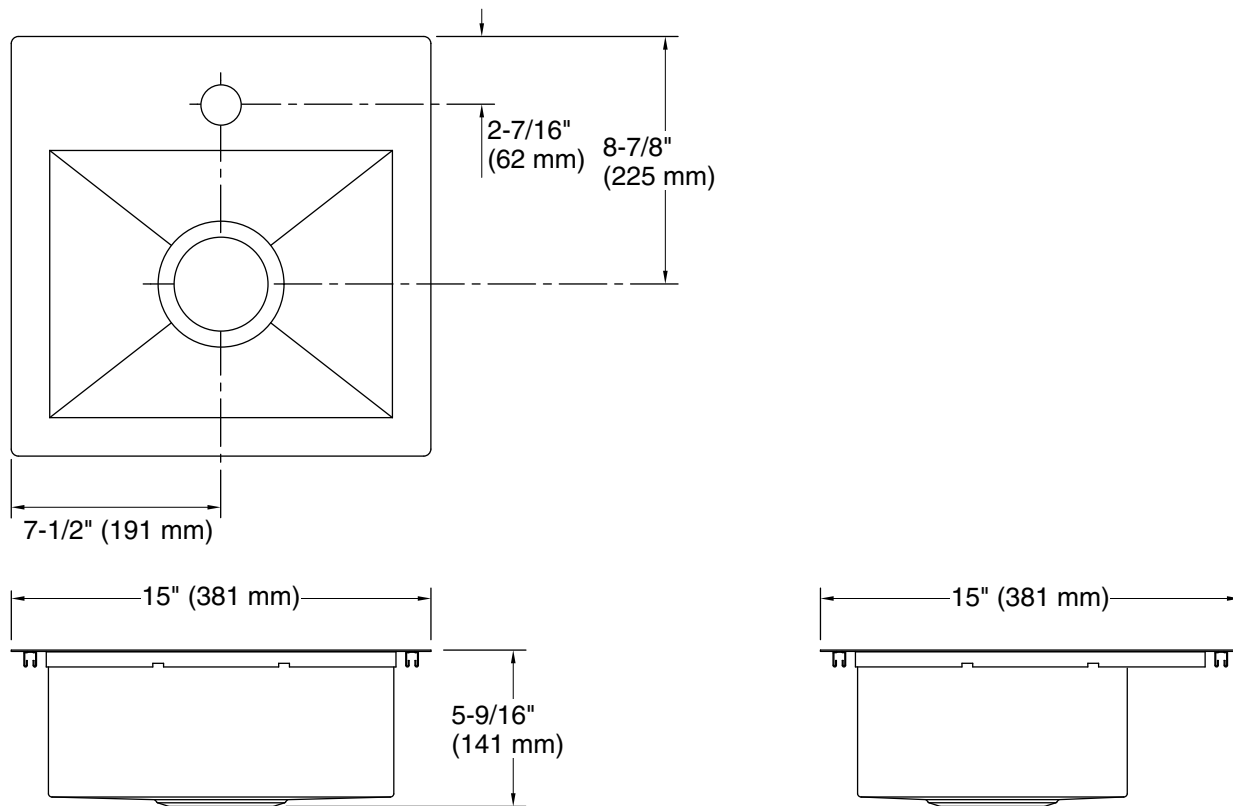

Vault™

15" top-/undermount single-bowl bar sink
K-32027-1

Features

- 18" (457 mm) minimum base cabinet width
- Single bowl
- 5-1/2" (140 mm) depth
- Single faucet hole
- Optional K-2993 bottom sink rack (sold separately)
- Includes installation hardware

8-25-2025 20:46 - US/CA

THE BOLD LOOK
OF **KOHLER®**

Technical Information

All product dimensions are nominal.

Basin configuration: Single Bowl

Min. base cabinet width: 18" (457 mm)

Bowl area (Only):
 Length: 12-1/4" (311 mm)
 Width: 9-9/16" (243 mm)
 Bowl depth: 5-5/16" (135 mm)
 Water depth: 5-5/16" (135 mm)

Number of deck holes: 1

Faucet hole(s): 1-7/16" (37 mm)

Drain hole: 3-3/4" (94 mm)

Template: Top-mount/Undermount, 1161548-7, required, included

Notes

Install this product according to the installation instructions.