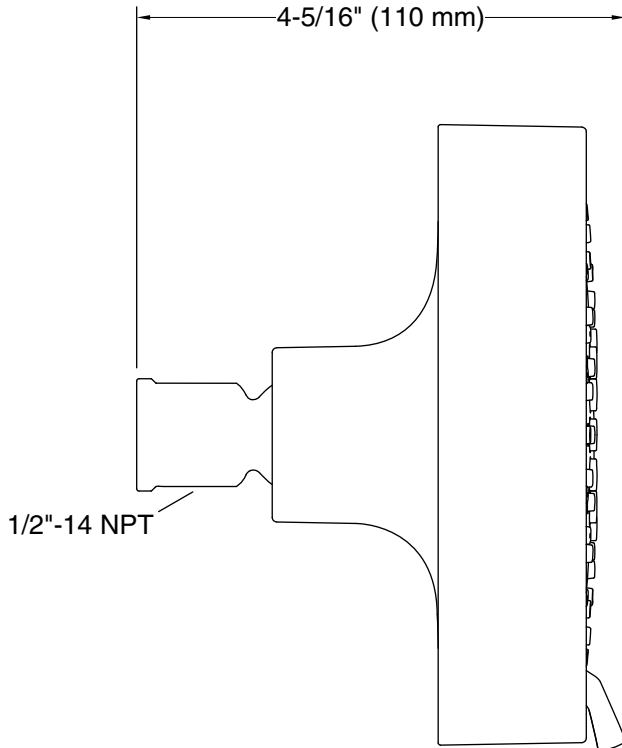

Material

- KOHLER® finishes resist corrosion and tarnishing

Installation

- Shower arm and flange sold separately
- 1/2"-14 NPT connection.
- Wall-mount

Recommended Products/Accessories

K-7397 Shower Arm and Flange
K-7395 Shower Arm and Flange
K-933 Shower Arm and Flange
K-23723 Faucet cleaner

Technical Information

All product dimensions are nominal.

Showerhead/Body Spray:

Rated maximum flow: 2.5 gal/min (9.5 l/min)

Notes

Install this product according to the installation instructions.