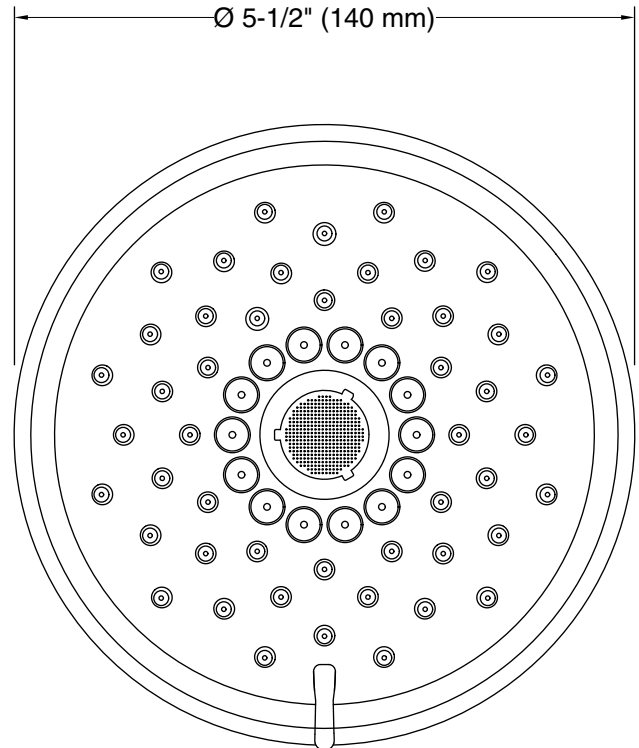

Features

- Multifunction showerhead and handshower each have advanced spray engines to provide three experiences: full coverage, pulsating massage, and silk spray
- Full coverage spray produces an encompassing spray ideal for everyday use
- Pulsating massage spray targets sore muscles to ease away aches and pains
- Silk spray releases a dense, luxurious spray ideal for rinsing
- Thumb tab allows for a smooth transition between sprays
- MasterClean™ sprayface features an easy-to-clean surface that withstands mineral buildup and maximizes spray performance
- 2.5 gpm (9.5 lpm) maximum flow rate
- Coordinates with Purist®, Stillness®, and Composed® faucets and accessories

Material

- KOHLER® finishes resist corrosion and tarnishing

Installation

- Shower arm and flange sold separately
- 1/2"-14 NPT connection.
- Wall-mount

Recommended Products/Accessories

K-7397 Shower Arm and Flange
K-7395 Shower Arm and Flange
K-933 Shower Arm and Flange
K-23723 Faucet cleaner

Technical Information

All product dimensions are nominal.

Showerhead/Body Spray:

Rated maximum flow: 2.5 gal/min (9.5 l/min)

Notes

Install this product according to the installation instructions.