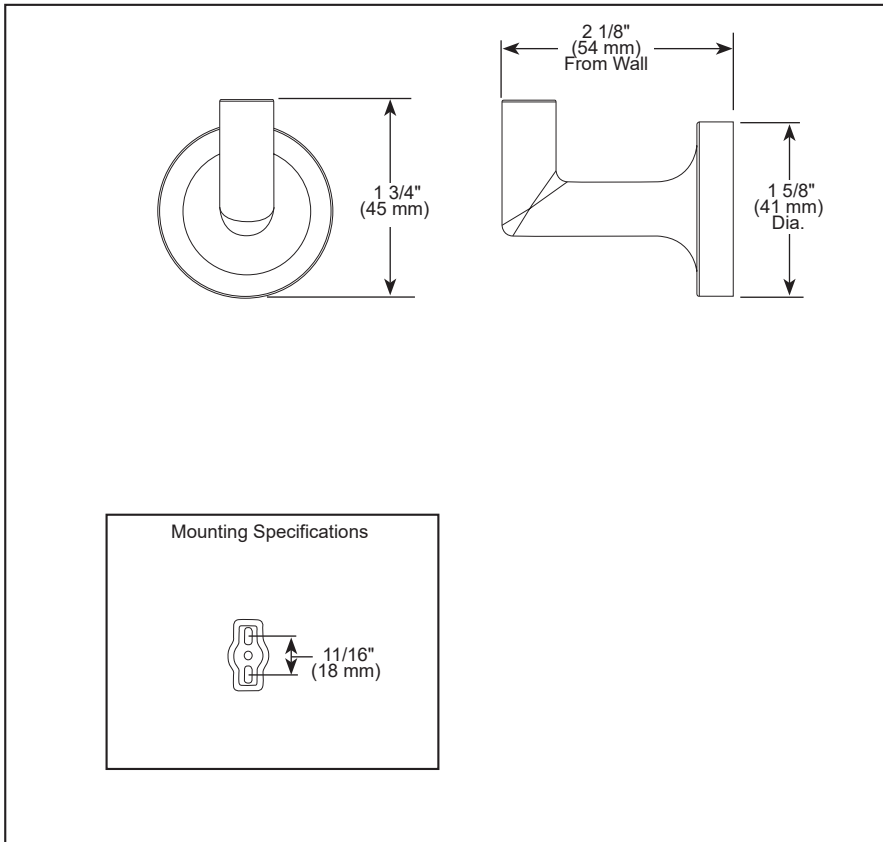

BRIZO®

ACCESSORIES

- Odin® Bath Collection
- Robe Hook

STANDARD SPECIFICATIONS:

- Mounting hardware and mounting instructions included with product.
- Note: Plastic anchors, screws, toggle bolts and mounting bracket are included with the mounting hardware.

WARRANTY

- Parts and Finish – Lifetime limited warranty; or for commercial purchasers, 10 years for multi-family residential (apartments and condominiums) and 5 years for all other commercial uses, in each case from the date the product is received by the original purchaser or their authorized representative (installation contractor, etc.).
- Please go to www.brizo.com for the complete details of our limited warranty.

▲ Designate proper finish suffix

Brizo Kitchen & Bath Company reserves the right (1) to make changes in specifications and materials, and (2) to change or discontinue models, both without notice or obligation. Dimensions are for reference only. See current full-line price book or www.brizo.com for finish options and product availability.

Brizo Kitchen & Bath Company
55 E. 111th Street, Carmel, Indiana 46280
350 South Edgeware Road, St. Thomas, ON N5P 4L1
© 2025 Brizo Kitchen & Bath Company