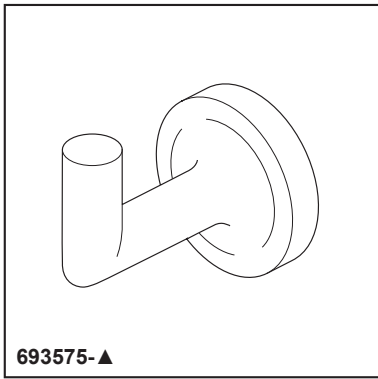

BRIZO®

ACCESSORIES

- Odin® Bath Collection
- Robe Hook

STANDARD SPECIFICATIONS:

- Mounting hardware and mounting instructions included with product.
- Note: Plastic anchors, screws, toggle bolts and mounting bracket are included with the mounting hardware.

WARRANTY

- Parts and Finish – Lifetime limited warranty; or for commercial purchasers, 10 years for multi-family residential (apartments and condominiums) and 5 years for all other commercial uses, in each case from the date the product is received by the original purchaser or their authorized representative (installation contractor, etc.).
- Please go to www.brizo.com for the complete details of our limited warranty.

▲ Designate proper finish suffix

Brizo Kitchen & Bath Company reserves the right (1) to make changes in specifications and materials, and (2) to change or discontinue models, both without notice or obligation. Dimensions are for reference only. See current full-line price book or www.brizo.com for finish options and product availability.

Brizo Kitchen & Bath Company
55 E. 111th Street, Carmel, Indiana 46280
350 South Edgeware Road, St. Thomas, ON N5P 4L1
© 2025 Brizo Kitchen & Bath Company