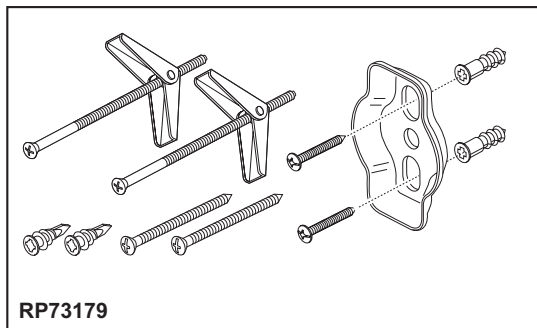

BRIZO®

ACCESSORIES

- Odin® Bath Collection
- Robe Hook

STANDARD SPECIFICATIONS:

- Mounting hardware and mounting instructions included with product.
- Note: Plastic anchors, screws, toggle bolts and mounting bracket are included with the mounting hardware.

WARRANTY

- Parts and Finish – Lifetime limited warranty; or for commercial purchasers, 10 years for multi-family residential (apartments and condominiums) and 5 years for all other commercial uses, in each case from the date the product is received by the original purchaser or their authorized representative (installation contractor, etc.).
- Please go to www.brizo.com for the complete details of our limited warranty.

▲ Designate proper finish suffix

Brizo Kitchen & Bath Company reserves the right (1) to make changes in specifications and materials, and (2) to change or discontinue models, both without notice or obligation. Dimensions are for reference only. See current full-line price book or www.brizo.com for finish options and product availability.

Brizo Kitchen & Bath Company
55 E. 111th Street, Carmel, Indiana 46280
350 South Edgeware Road, St. Thomas, ON N5P 4L1
© 2025 Brizo Kitchen & Bath Company