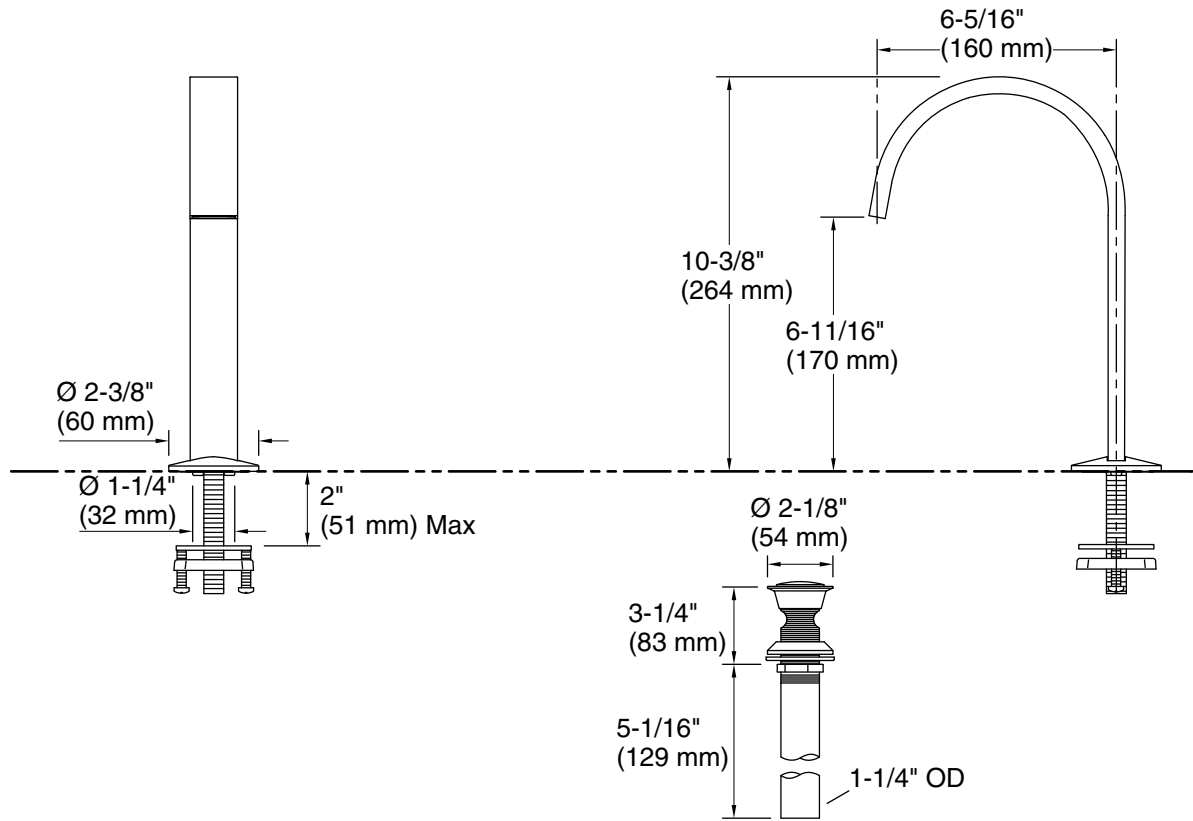

Features

- 6 5/16" spout reach
- 1.2 gpm (4.5 lpm) maximum flow rate at 60 psi (4.14 bar)
- Laminar flow
- Includes metal touch-activated drain with 1-1/4" tailpiece
- Coordinate with your choice of Components bathroom sink faucet handles for a personalized design
- This product can help a building earn Water Efficiency points in LEED® Green Building Rating System

or

K-77974-8 Oyl bathroom sink faucet handles

or

K-77974-9 Industrial bathroom sink faucet handles

or

K-77963-8A Rocker bathroom sink faucet handle

Recommended Products/Accessories

- K-23726 Drain treatment
- K-78372 18" Towel Bar
- K-78373 24" Towel Bar
- K-78375 24" Double Towel Bar
- K-78377 Hand Towel Arm
- K-78378 Robe Hook
- K-78379 Double Towel Arm
- K-78382 Pivoting toilet paper holder
- K-78383 Vertical toilet paper holder
- K-78384 Covered double toilet paper holder

Technical Information

All product dimensions are nominal.

Faucet flow rate: 1.2 gal/min (4.5 l/min)

Drain included: Yes

Drain tailpiece included: Yes

Spout:

Spout reach: 6-5/16" (160 mm)

Notes