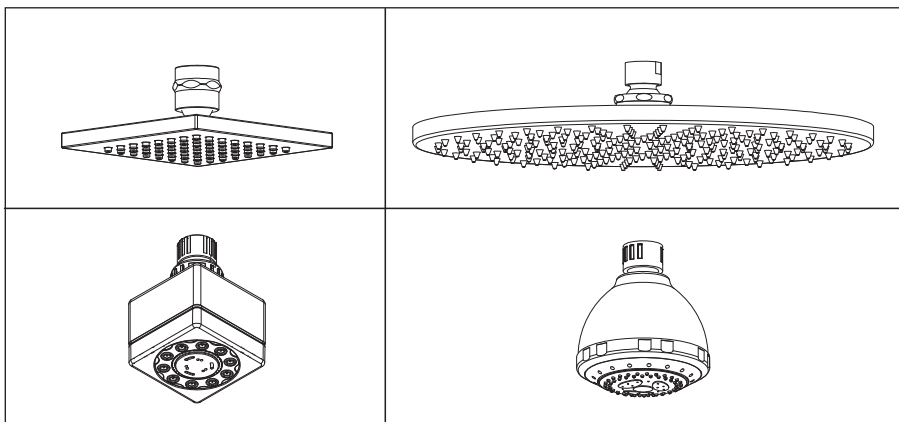

RiobelPRO®

INSTALLATION GUIDE / GUIDE D'INSTALLATION

Before beginning the installation: Read all instructions.

Purge the water supply system before connecting it to the faucet.

Avant de commencer l'installation: Lire toutes les instructions.