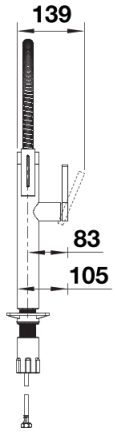

Product information sheet BLANCOCULINA II

Item no. 527472

Benefits

- Iconic mixer tap combining exquisite design with semi-pro functionality
- High arch and flexible metallic hose provide optimal range of motion
- Dual spray: easy switch between clear spray and powerful shower for highest functionality
- Comfortable locking of the hose with a hidden magnet holder
- Energy-saving: basic setting of the control lever to cold-start
- Available in a variety of beautiful finishes
- 1.5 GPM (Gallons Per Minute) flow rate

Colours

Available colours:

satin dark steel

PVD steel

satin gold

PVD PVD steel

Scope of supply

- 180° swivel spout for greater reach
- Ø 35 mm tap hole required
- With ceramic disk cartridge
- Easy and fast professional mixer tap installation with the BLANCOLock
- Metal sheathed spray-hose
- Flexible connection pipes with a length of 950mm and $\frac{3}{8}$ in. nut for particularly easy and secure installation
- Stabilisation plate to increase the stability of the tap when fitted in stainless steel sinks

Details

Swivel range

Side view hand gear 2D

Side view