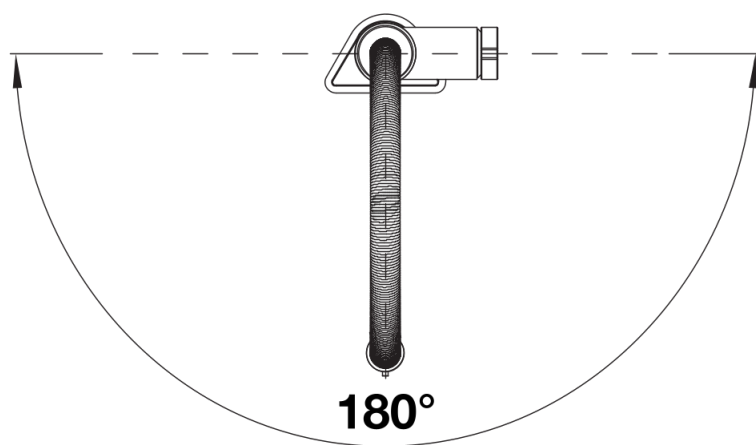

Product information sheet BLANCOCULINA II

Item no. 527472

Benefits

- Iconic mixer tap combining exquisite design with semi-pro functionality
- High arch and flexible metallic hose provide optimal range of motion
- Dual spray: easy switch between clear spray and powerful shower for highest functionality
- Comfortable locking of the hose with a hidden magnet holder
- Energy-saving: basic setting of the control lever to cold-start
- Available in a variety of beautiful finishes
- 1.5 GPM (Gallons Per Minute) flow rate

Colours

Available colours:

satin dark steel

PVD steel

satin gold

PVD PVD steel

Scope of supply

- 180° swivel spout for greater reach
- Ø 35 mm tap hole required
- With ceramic disk cartridge
- Easy and fast professional mixer tap installation with the BLANCOLock
- Metal sheathed spray-hose
- Flexible connection pipes with a length of 950mm and $\frac{3}{8}$ in. nut for particularly easy and secure installation
- Stabilisation plate to increase the stability of the tap when fitted in stainless steel sinks

Details

Swivel range

Side view hand gear 2D

Side view