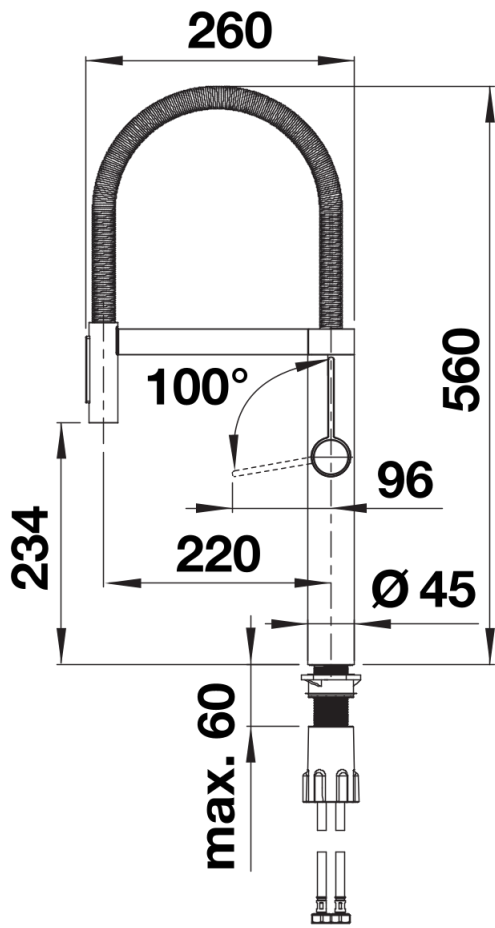

Product information sheet BLANCOCULINA II

Item no. 527472

Benefits

- Iconic mixer tap combining exquisite design with semi-pro functionality
- High arch and flexible metallic hose provide optimal range of motion
- Dual spray: easy switch between clear spray and powerful shower for highest functionality
- Comfortable locking of the hose with a hidden magnet holder
- Energy-saving: basic setting of the control lever to cold-start
- Available in a variety of beautiful finishes
- 1.5 GPM (Gallons Per Minute) flow rate

Colours

Available colours:

satin dark steel

PVD steel

satin gold

PVD PVD steel

Scope of supply

- 180° swivel spout for greater reach
- Ø 35 mm tap hole required
- With ceramic disk cartridge
- Easy and fast professional mixer tap installation with the BLANCOLock
- Metal sheathed spray-hose
- Flexible connection pipes with a length of 950mm and $\frac{3}{8}$ in. nut for particularly easy and secure installation
- Stabilisation plate to increase the stability of the tap when fitted in stainless steel sinks

Details

Swivel range

Side view hand gear 2D

Side view