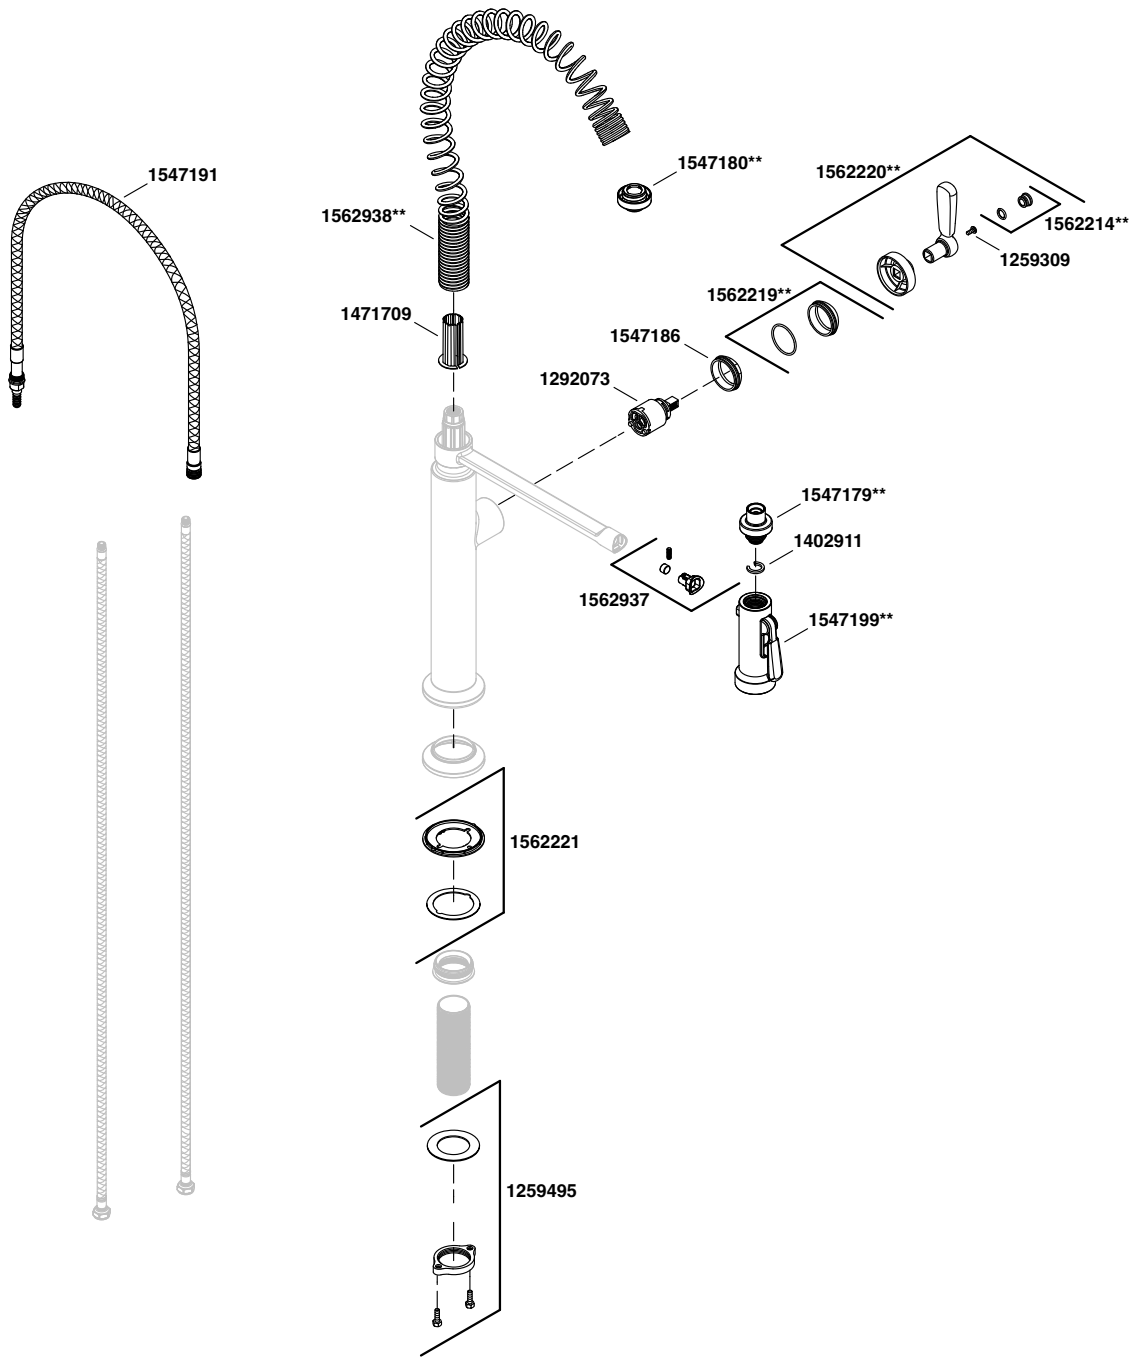

# Edalyn™ by Studio McGee Semi-profes

Semi-professional kitchen sink faucet with two-function sprayhead  
K-28360

1571980-8-A

©2023 Kohler Co.