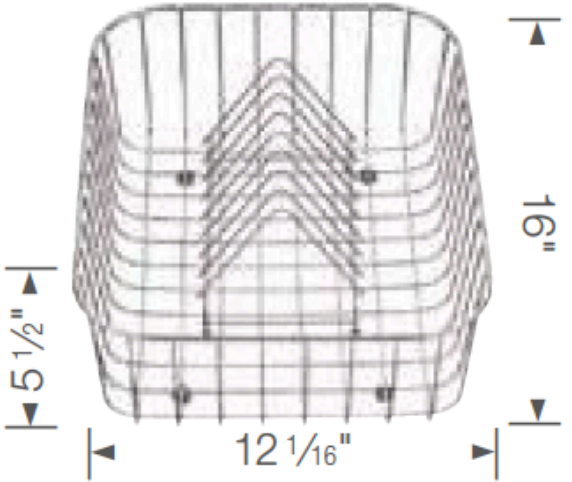

Crockery Basket

- Stainless steel construction

Specification	Model #
	406470