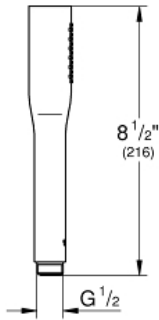

EUPHORIA COSMOPOLITAN  
STICK  
Hand Shower  
MODEL # 27400000

Pure Freude  
an Wasser

**Product Description:**  
EUPHORIA COSMOPOLITAN STICK  
Hand Shower

**Standard Specification:**

- 1 Spray: Normal
- 2.5 gpm (9.5 l/min) flow limiter
- **GROHE StarLight** chrome finish
- **SpeedClean** anti-lime system
- Inner WaterGuide for a longer life
- Universal mounting system (fits all standard shower hoses)
- Suitable for instantaneous heater
- Min. recommended pressure: 15 psi (1.0 bar)

**Applicable Codes & Standards:**

- Energy Policy Act of 1992
- NSF 61
- ASME A112.18.1/CSA B125.1
- LOGO NSF

**Color:**

- 27400000 StarLight Chrome