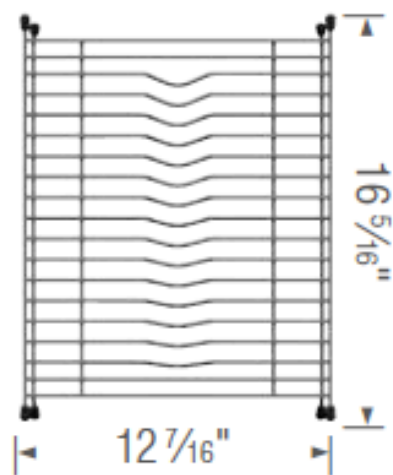

# Floating Dish Rack

- Stainless steel construction
- For select DIAMOND sinks

Specification	Model #
	406999