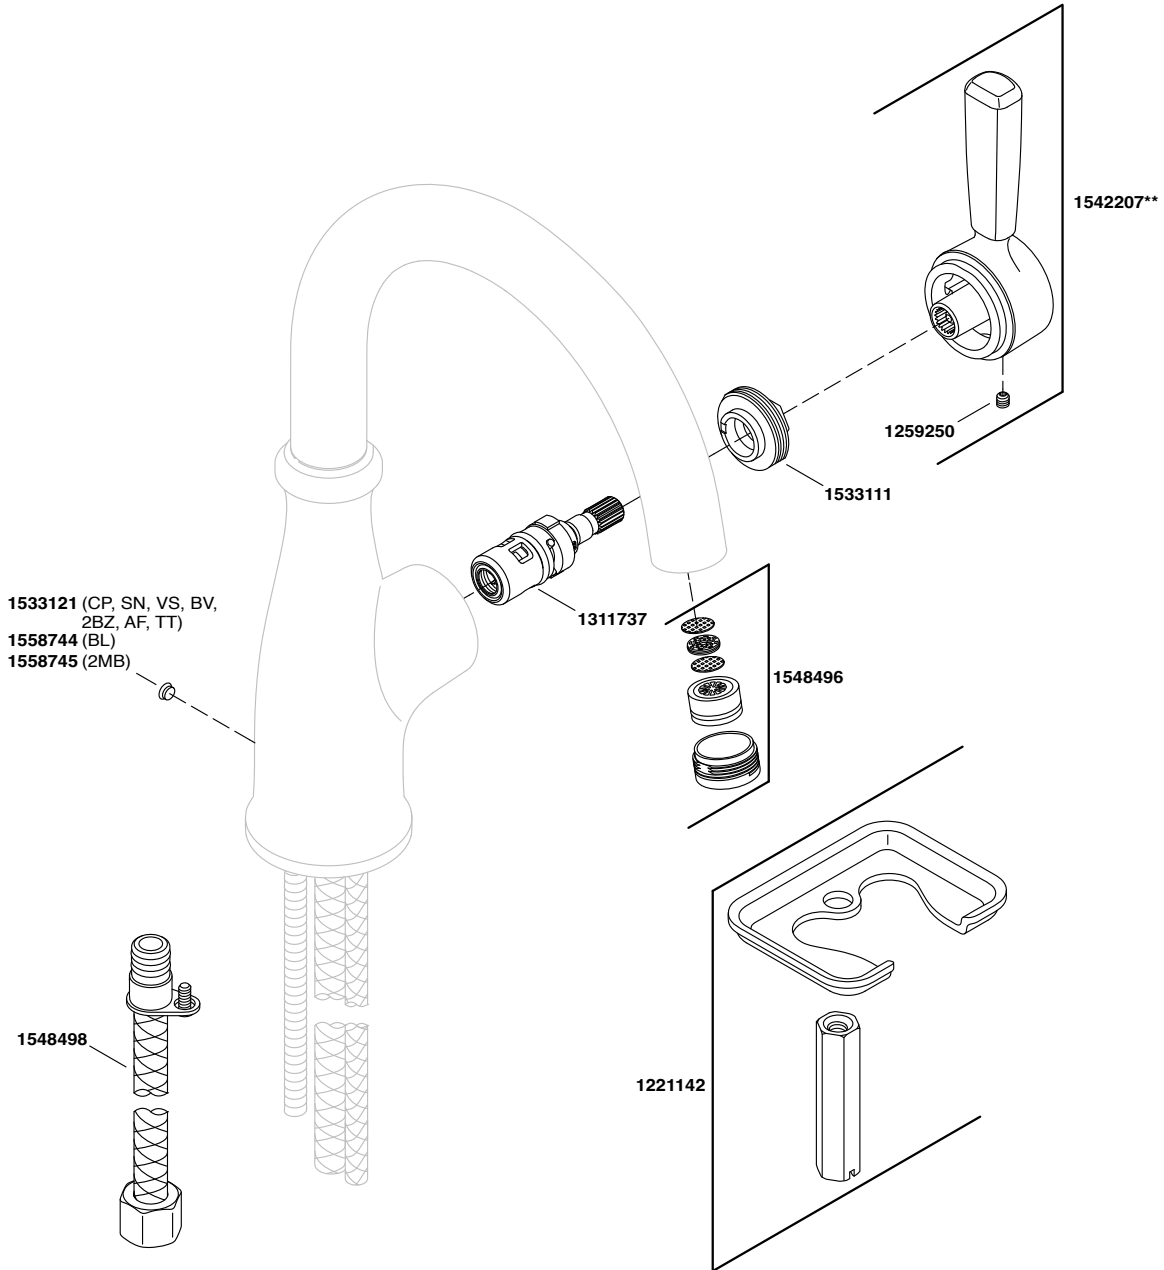

Traditional beverage faucet

Traditional beverage faucet
K-26367

1553228-8-B

©2023 Kohler Co.