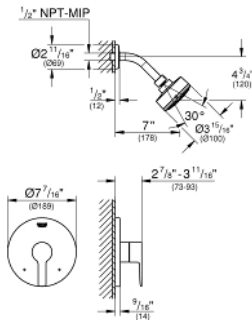

LINEARE
Shower Combination
MODEL # 23826001

Pure Freude
an Wasser

GROHE

Product Description:
LINEARE
Shower Combination

Standard Specification:

- New Tempesta Cosmopolitan 100 head shower IV, 1.75 gpm (6.6 l/min) (26 043)
- 5 5/8" (182 mm) Tubular shower arm (27 414)
- For use with Grohsafe Rough-In Valve (35 015)
- **GROHE StarLight** chrome finish

Applicable Codes & Standards:

- Energy Policy Act of 1992
- ASME A112.18.1/CSA B125.1
- EPA WaterSense®
- ICC/ANSI A117.1

Color:

- 23826001 StarLight Chrome