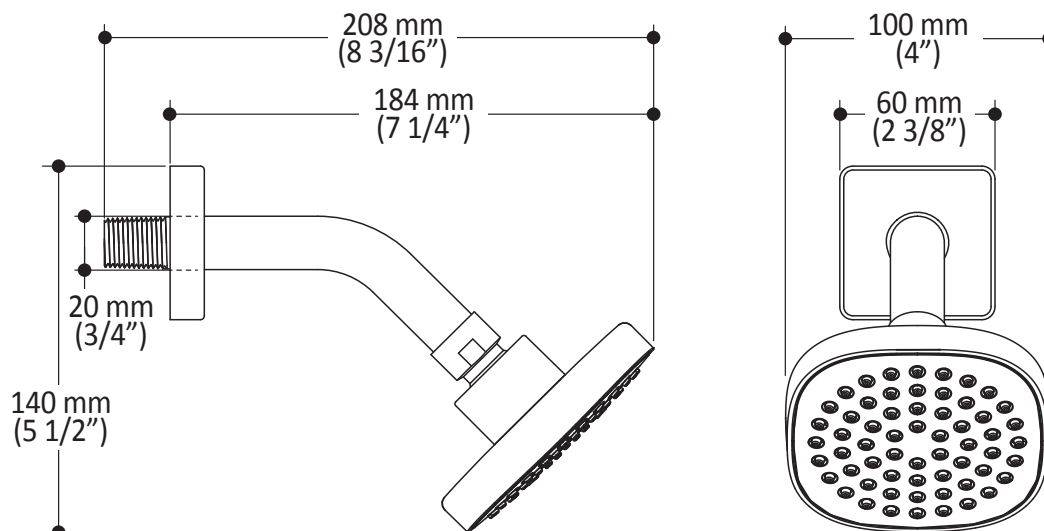

Components included

- 104850-XXX*: Square decorative trim for ½” pressure balance valve with volume control – cartridge included
 - BF1762-XXX*: 100 mm (4”) showerhead and 184 mm (7 1/4”) 45° wall arm with round flange
 - 105138-XXX*: Square «slip fit» tub spout with diverter
- * XXX means that the finish color must be specified.

Product dimensions:

Important: Dimensions are approximated and are subject to changes. Please refer to the installation instructions.

BF1762
Showerhead with 45° wall arm with square flange

SPECIFICATIONS

Features

45° Wall arm (105228-XXX):

- Male water inlet 1/2 NPT
- Male water outlet G1/2

Showerhead (105137-XXX):

- Female water inlet G1/2
- Diameter of 100 mm (4")
- Soft tips for easy cleaning of limescale
- Adjustable orientation swivel

Product dimensions:

Important : Dimensions are approximated and are subject to changes. Please refer to the installation instructions.

Features

- Water 1/2" cooper inlet
- "Slip fit" Installation

Colors (Finishes)