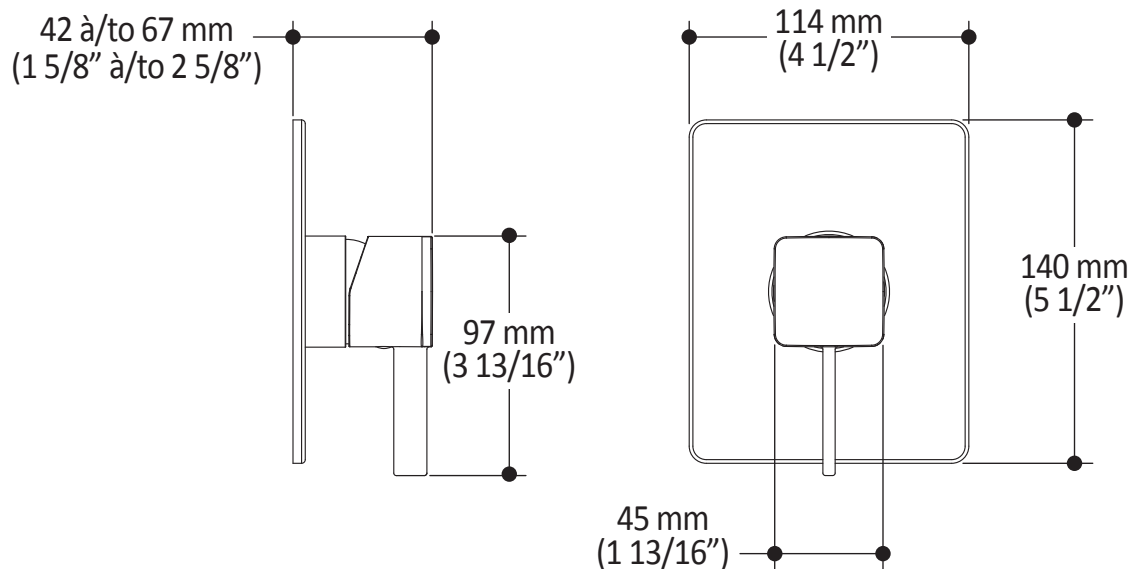

Components included

- 104850-XXX*: Square decorative trim for ½” pressure balance valve with volume control – cartridge included
 - BF1762-XXX*: 100 mm (4”) showerhead and 184 mm (7 1/4”) 45° wall arm with round flange
 - 105138-XXX*: Square «slip fit» tub spout with diverter
- * XXX means that the finish color must be specified.

Features

- Solid brass construction
- Total adjustment of 25 mm (1”)
- Pressure balance with volume control ceramic cartridge

Colors (Finishes)

- Chrome: 104850-110
- Matte black: 104850-160

Maximum flow rate

Product dimensions:

Important: Dimensions are approximated and are subject to changes. Please refer to the installation instructions.

BF1762
Showerhead with 45° wall arm with square flange

SPECIFICATIONS

Features

45° Wall arm (105228-XXX):

- Male water inlet 1/2 NPT
- Male water outlet G1/2

Showerhead (105137-XXX):

- Female water inlet G1/2
- Diameter of 100 mm (4")
- Soft tips for easy cleaning of limescale
- Adjustable orientation swivel