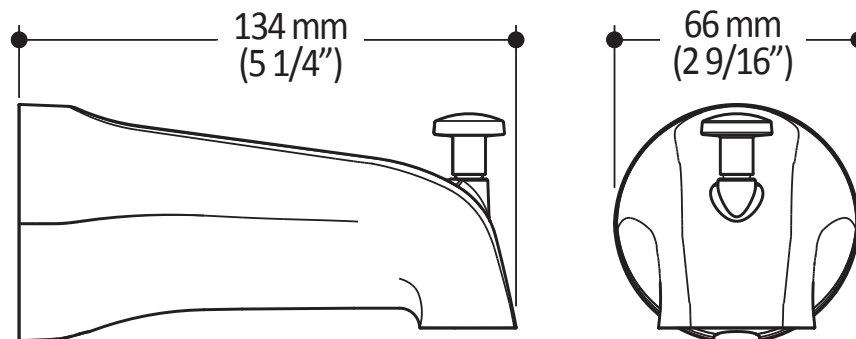

Product dimensions:

Important: Dimensions are approximated and are subject to changes. Please refer to the installation instructions.

BF1762
Showerhead with 45° wall arm with square flange

SPECIFICATIONS

Features

45° Wall arm (105228-XXX):

- Male water inlet 1/2 NPT
- Male water outlet G1/2

Showerhead (105137-XXX):

- Female water inlet G1/2
- Diameter of 100 mm (4")
- Soft tips for easy cleaning of limescale
- Adjustable orientation swivel

Product dimensions:

Important : Dimensions are approximated and are subject to changes. Please refer to the installation instructions.

Features

- Water 1/2" cooper inlet
- "Slip fit" Installation

Colors (Finishes)

Product dimensions:

Important: Dimensions are approximated and are subject to changes. Please refer to the installation instructions.