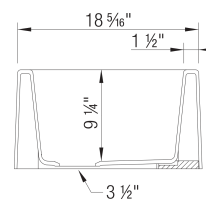

Optional Accessories

Floating Grid	406533
Sink Grid	402308
CapFlow Strainer Cover	517666
Beech Cutting Board	235010

Warranty

Limited lifetime warranty on all sinks and faucets. One-year warranty on all accessories and soap dispensers.

Code/Standards Compliance

BLANCO sinks and faucets are third-party tested and certified to CSA, cUPC, ANSI/ASME, IAPMO and NSF standards and listed by applicable certification bodies. For more information on individual product listings, contact our office or listing organization.

Need support? Learn more by watching our sink & faucet How-to videos:

<https://www.blanco.com/ca-en/support/how-to-videos/how-to-videos-for-sinks/>