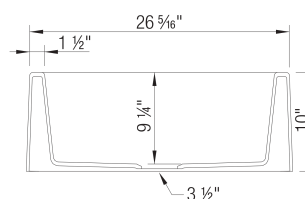

### Design and planning tips

- Min cabinet size: 30 in ( 760 mm )
- Bowl Depth: 9,25 in ( 235.0 mm )
- Apron front height: 10 in ( 254 mm )
- Rim thickness: 1.5 in ( 38 mm )

### Specifications:

Cabinet template, Installation instructions, 3 1/2" (90 mm) stainless steel strainer, Limited lifetime warranty

Apron Front depth: 10" (254 mm)

Rim thickness: 1 1/2" (38 mm)

Depending on cabinet construction, a different cabinet size may be required. Consult the cabinet manufacturer.