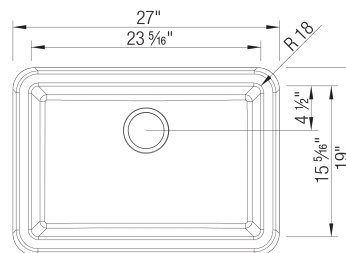

### Design and planning tips

- Min cabinet size: 30 in ( 760 mm )
- Bowl Depth: 9,25 in ( 235.0 mm )
- Apron front height: 10 in ( 254 mm )
- Rim thickness: 1.5 in ( 38 mm )

### Specifications:

Cabinet template, Installation instructions, 3 1/2" (90 mm) stainless steel strainer, Limited lifetime warranty

Apron Front depth: 10" (254 mm)

Rim thickness: 1 1/2" (38 mm)

Depending on cabinet construction, a different cabinet size may be required. Consult the cabinet manufacturer.