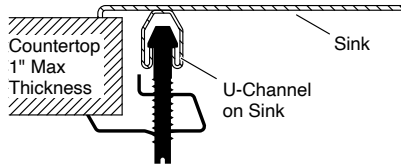

Porto Fino™ 18-1/2" top-/undermount s

18-1/2" top-/undermount single-bowl bar sink
K-6565

Older Styles

1223198-8-D

© 2014 Kohler Co.