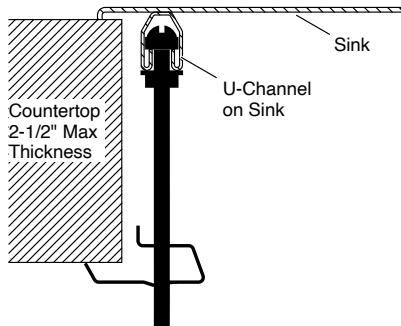

Porto Fino™ 18-1/2" top-/undermount s

18-1/2" top-/undermount single-bowl bar sink
K-6565

Older Styles

1223198-8-D

© 2014 Kohler Co.