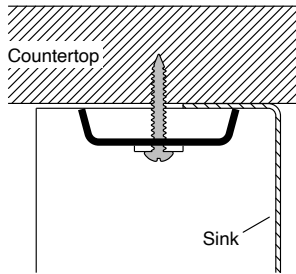

Porto Fino™ 18-1/2" top-/undermount s

18-1/2" top-/undermount single-bowl bar sink
K-6565

Older Styles

1223198-8-D

© 2014 Kohler Co.