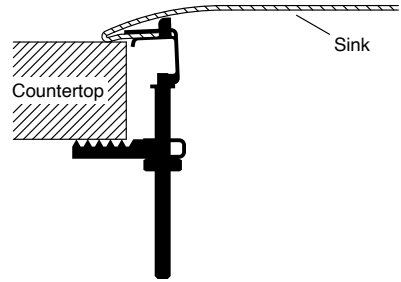

Porto Fino™ 18-1/2" top-/undermount s

18-1/2" top-/undermount single-bowl bar sink
K-6565

Older Styles

1223198-8-D

© 2014 Kohler Co.