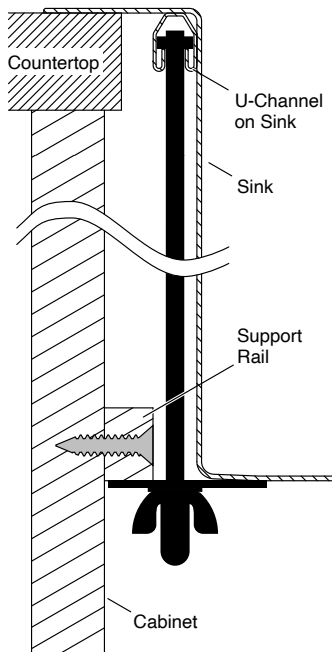

Porto Fino™ 18-1/2" top-/undermount s

18-1/2" top-/undermount single-bowl bar sink
K-6565

Older Styles

1223198-8-D

© 2014 Kohler Co.