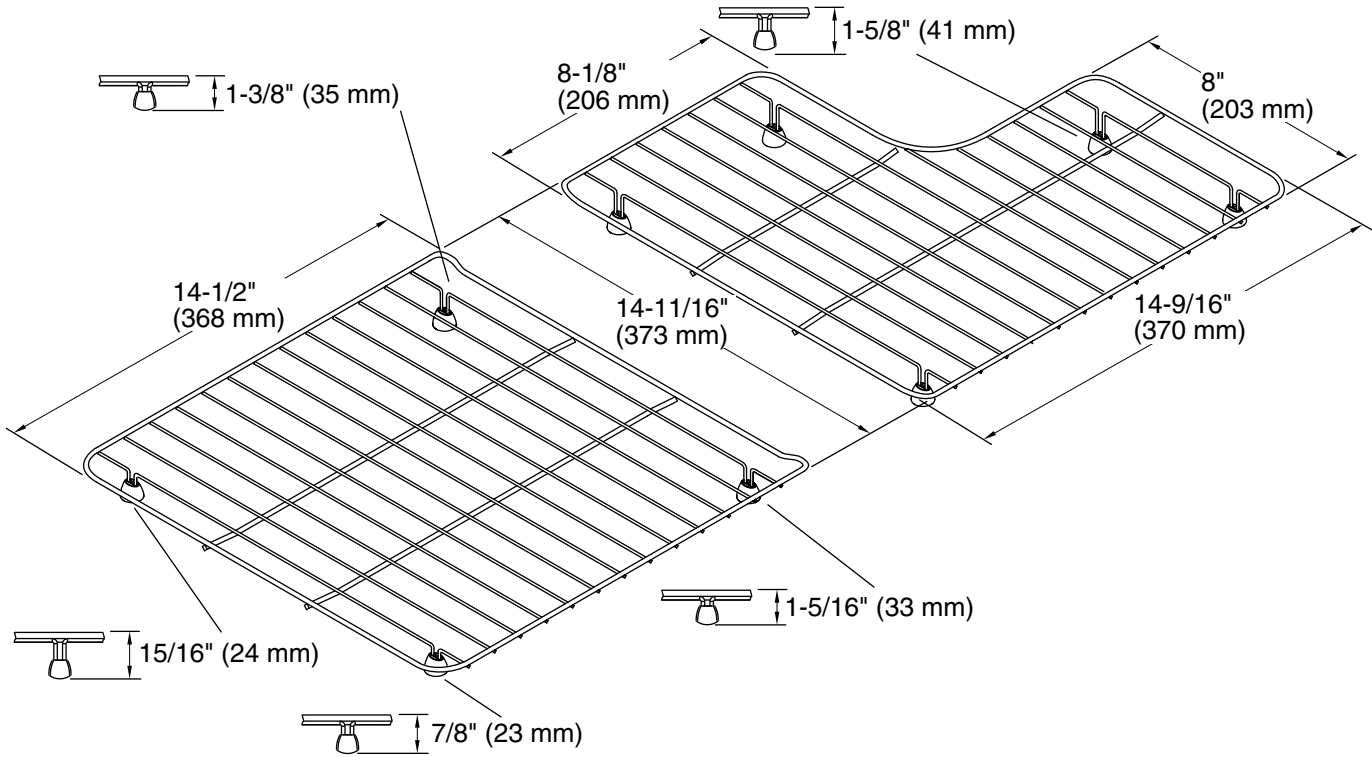

Technical Information

All product dimensions are nominal.

Material: Stainless Steel