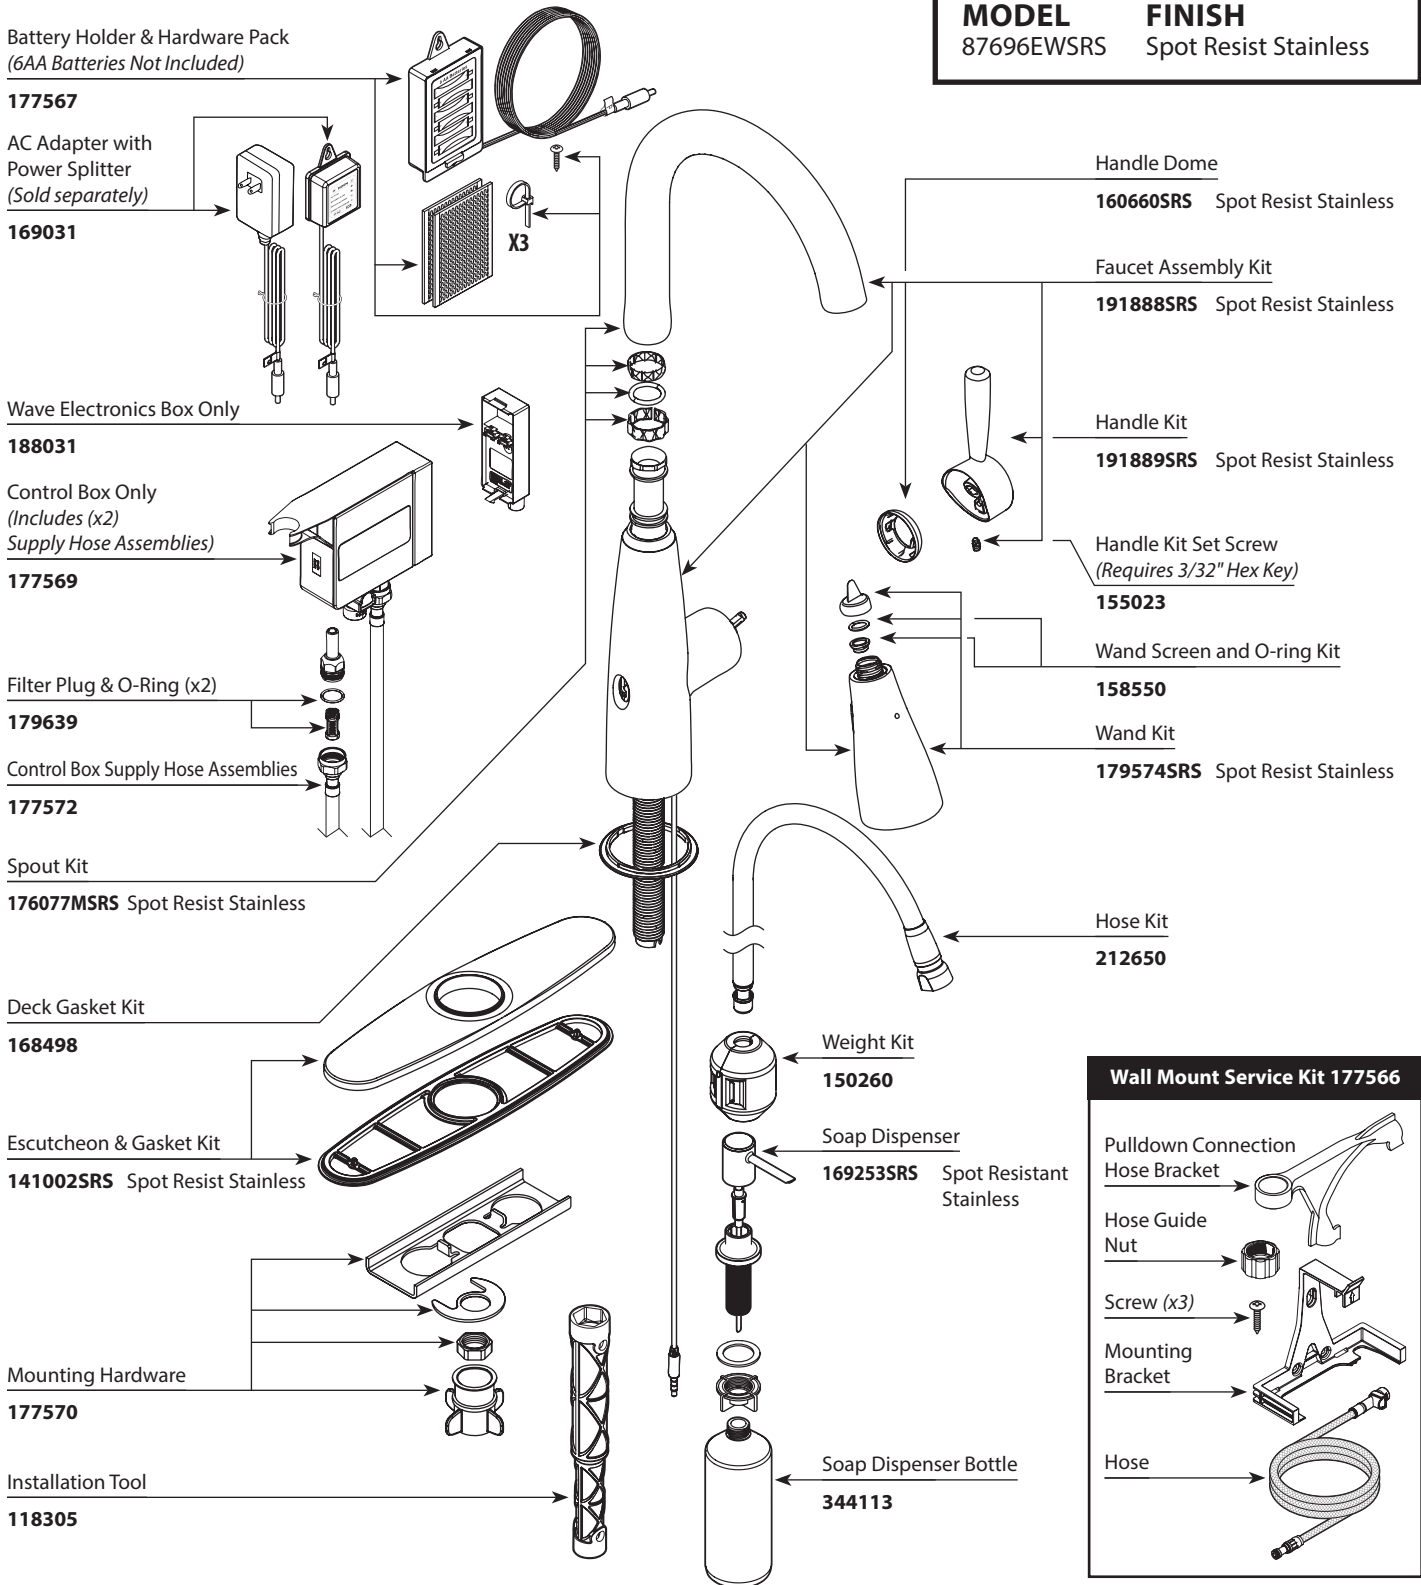

MOEN®

Illustrated Parts

■ Order by Part Number

*There is more than one version of this model.
Page down to identify the version you have.*

Sperry™
Hands-Free, Single-Handle High Arc
Pulldown Kitchen Faucet

MODEL **FINISH**
87696EWSRS Spot Resist Stainless

ESD/STP/STP/STP/STP/STP/STP

■ Order by Part Number

Sperry™
**Hands-Free, Single-Handle High Arc
 Pulldown Kitchen Faucet**

MODEL **FINISH**
 87696EWSRS Spot Resist Stainless

Wall Mount Service Kit 177566

- Pulldown Connection Hose Bracket** →
- Hose Guide Nut** →
- Screw (x3)** →
- Mounting Bracket** →
- Hose** →