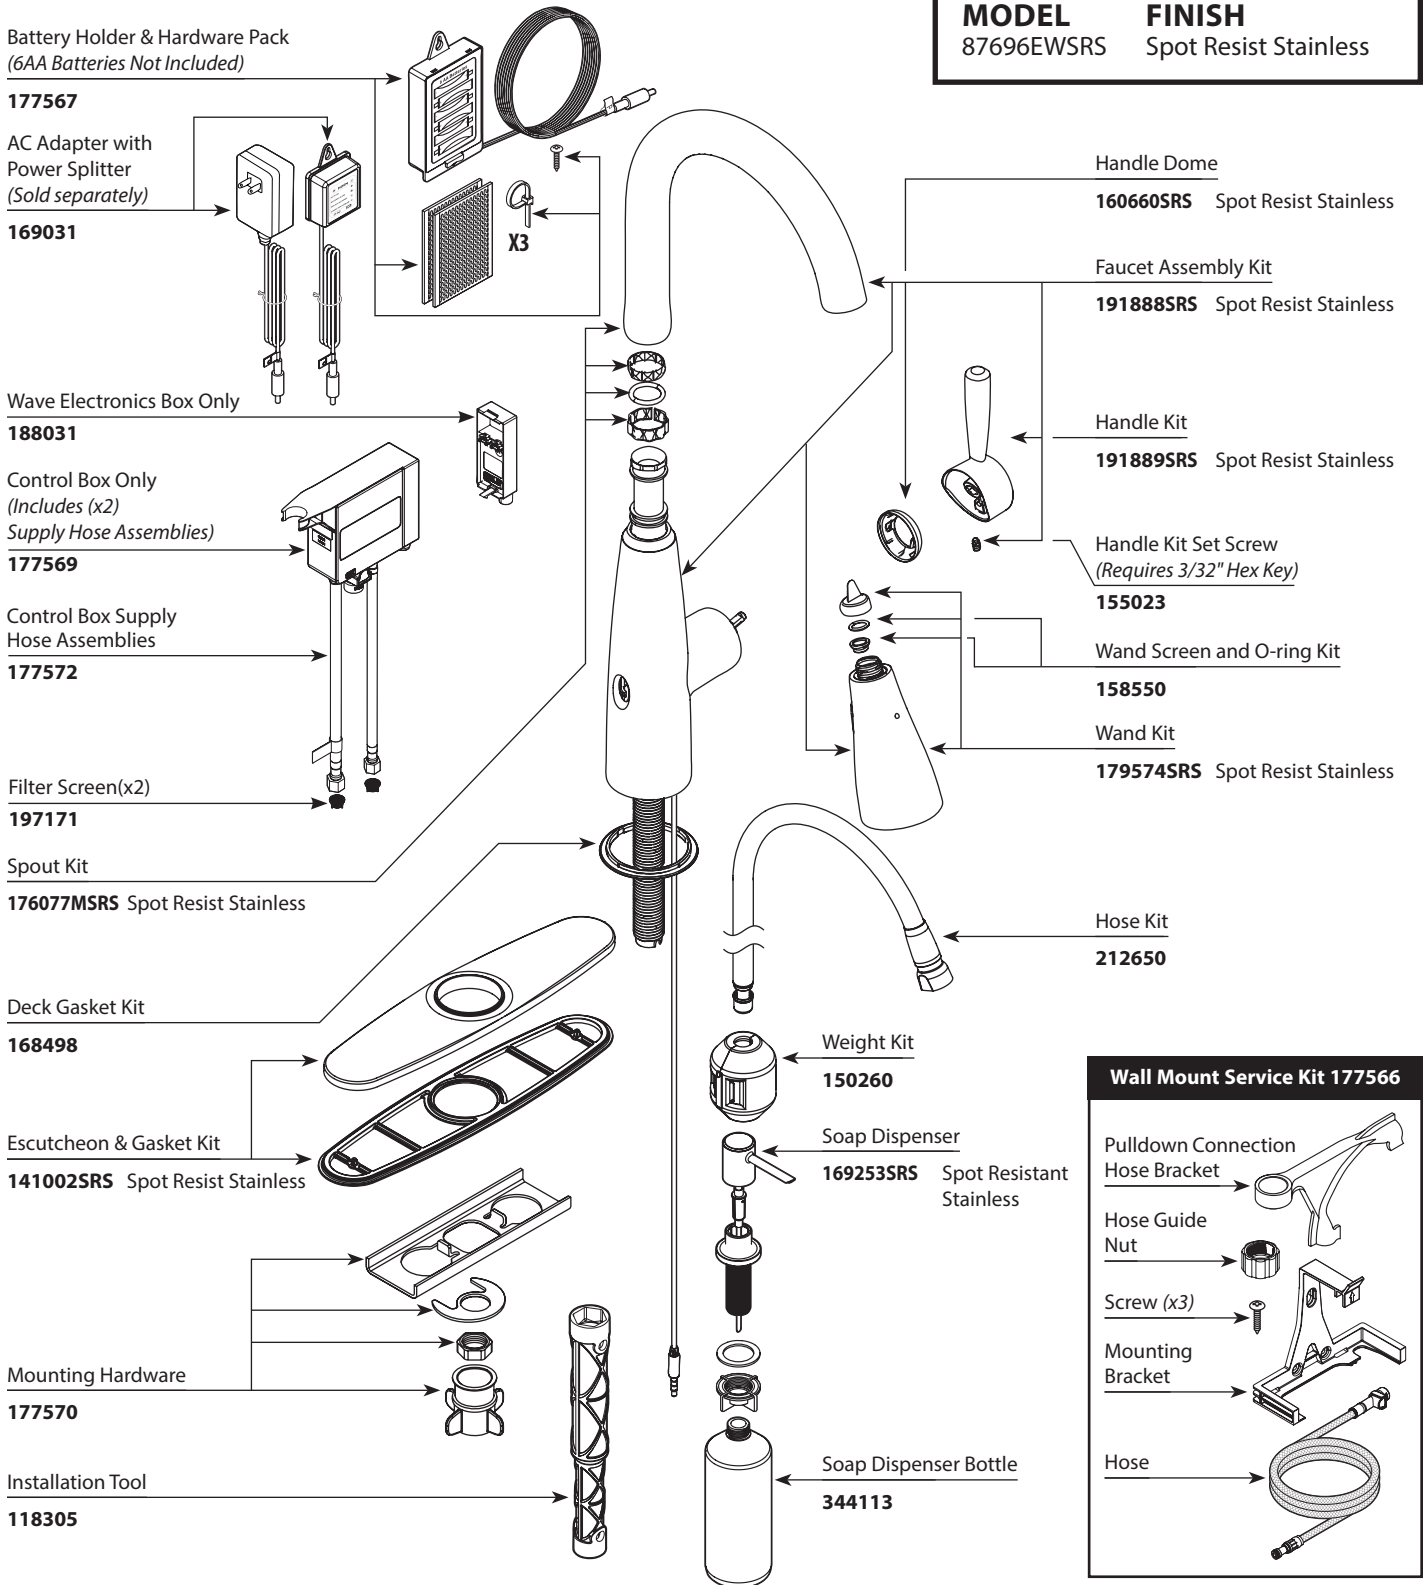

MOEN®

Illustrated Parts

■ Order by Part Number

*There is more than one version of this model.
Page down to identify the version you have.*

Sperry™
Hands-Free, Single-Handle High Arc
Pulldown Kitchen Faucet

MODEL **FINISH**
87696EWSRS Spot Resist Stainless

ESD/STP/STP/STP/STP/STP/STP

■ Order by Part Number

Sperry™
**Hands-Free, Single-Handle High Arc
 Pulldown Kitchen Faucet**

MODEL **FINISH**
 87696EWSRS Spot Resist Stainless

Wall Mount Service Kit 177566

- Pulldown Connection Hose Bracket** →
- Hose Guide Nut** →
- Screw (x3)** →
- Mounting Bracket** →
- Hose** →