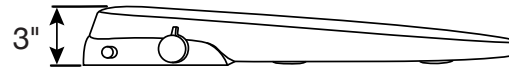

HAVEN 500™ HV500R

BIDET TOILET SEAT

No Outlet
Required

Dual Nozzle

Comfort
Control Knob

Stay-Tite®

Whisper-Close®

Night Light

FEATURES:

- No Outlet Required
- Dual Nozzle
- Comfort Control Knob
- Stay-Tite®
- Whisper-Close®
- Night Light (Battery-Powered)

SPECIFICATIONS:

Size: Round

Material: Polypropylene

Style: Closed Front with Cover

Ring Bumpers: Four

Hinges: Plastic

Hardware: Stay-Tite® Seat Fastening System™

Bidet Water Hose Length: 17.25"

Power Requirement: None