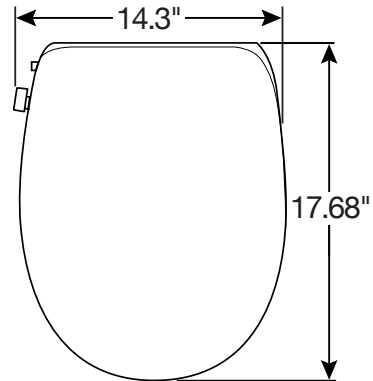

HAVEN 500™ HV500R

BIDET TOILET SEAT

No Outlet
Required

Dual Nozzle

Comfort
Control Knob

Stay-Tite®

Whisper-Close®

Night Light

FEATURES:

- No Outlet Required
- Dual Nozzle
- Comfort Control Knob
- Stay-Tite®
- Whisper-Close®
- Night Light (Battery-Powered)

SPECIFICATIONS:

Size: Round

Material: Polypropylene

Style: Closed Front with Cover

Ring Bumpers: Four

Hinges: Plastic

Hardware: Stay-Tite® Seat Fastening System™

Bidet Water Hose Length: 17.25"

Power Requirement: None