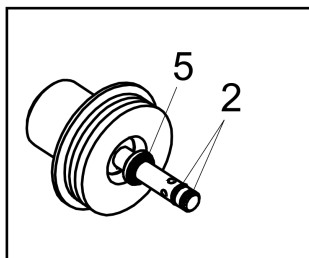

Bodyvette

Finishes : **chrome** Part no. : **28466001**

Description

Features

- Flow: 1.4 GPM
- 1/2" NPT

Item details

Technology

Compliance

Product image

Scale drawing

Bodyvette

Finishes : **chrome** Part no. : **28466001**

Exploded drawing

Year of production: >05/97

< 12/06

Bodyvette

Finishes : **chrome** Part no. : **28466001**

Spare parts list

Year of production: >**05/97**

Pos.	Description	Part no.	Price	PU
1	cover pale grey	97404000	-	1
2	O-ring 3,5x1,5	98105000	-	1
3	base body	97521000	-	1
4	escutcheon	95060000	-	1
5	O-ring 6x1,5	98107000	-	1
a	spray head cpl.	97471000	-	1