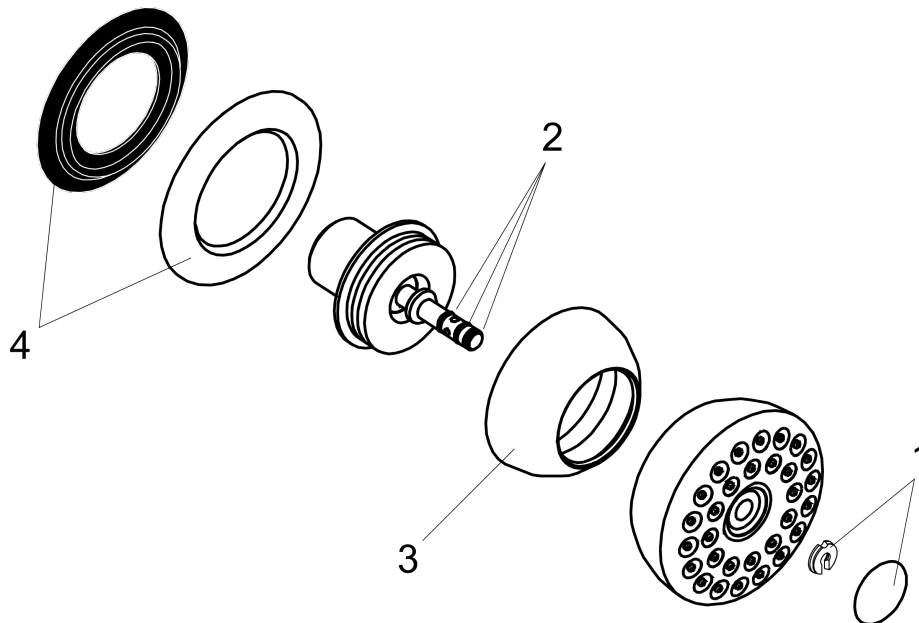

Bodyvette

Finishes : **chrome** Part no. : **28466001**

Description

Features

- Flow: 1.4 GPM
- 1/2" NPT

Item details

Technology

Compliance

Product image

Scale drawing

Bodyvette

Finishes : **chrome** Part no. : **28466001**

Exploded drawing

Year of production: >05/97

< 12/06

Bodyvette

Finishes : **chrome** Part no. : **28466001**

Spare parts list

Year of production: >**05/97**

Pos.	Description	Part no.	Price	PU
1	cover pale grey	97404000	-	1
2	O-ring 3,5x1,5	98105000	-	1
3	base body	97521000	-	1
4	escutcheon	95060000	-	1
5	O-ring 6x1,5	98107000	-	1
a	spray head cpl.	97471000	-	1