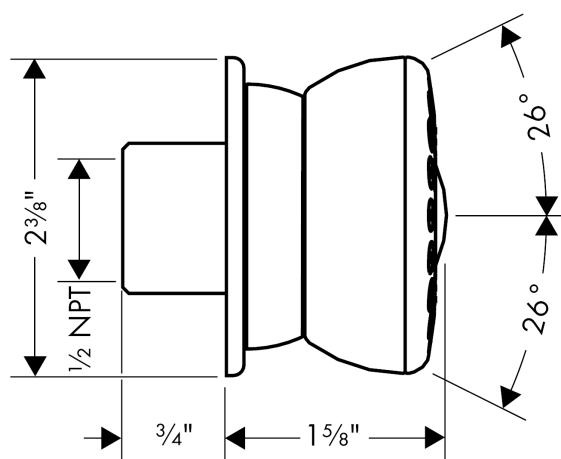

Bodyvette

Finishes : **chrome** Part no. : **28466001**

Description

Features

- Flow: 1.4 GPM
- 1/2" NPT

Item details

Technology

Compliance

Product image

Scale drawing

Bodyvette

Finishes : **chrome** Part no. : **28466001**

Exploded drawing

Year of production: >05/97

< 12/06

Bodyvette

Finishes : **chrome** Part no. : **28466001**

Spare parts list

Year of production: >**05/97**

Pos.	Description	Part no.	Price	PU
1	cover pale grey	97404000	-	1
2	O-ring 3,5x1,5	98105000	-	1
3	base body	97521000	-	1
4	escutcheon	95060000	-	1
5	O-ring 6x1,5	98107000	-	1
a	spray head cpl.	97471000	-	1