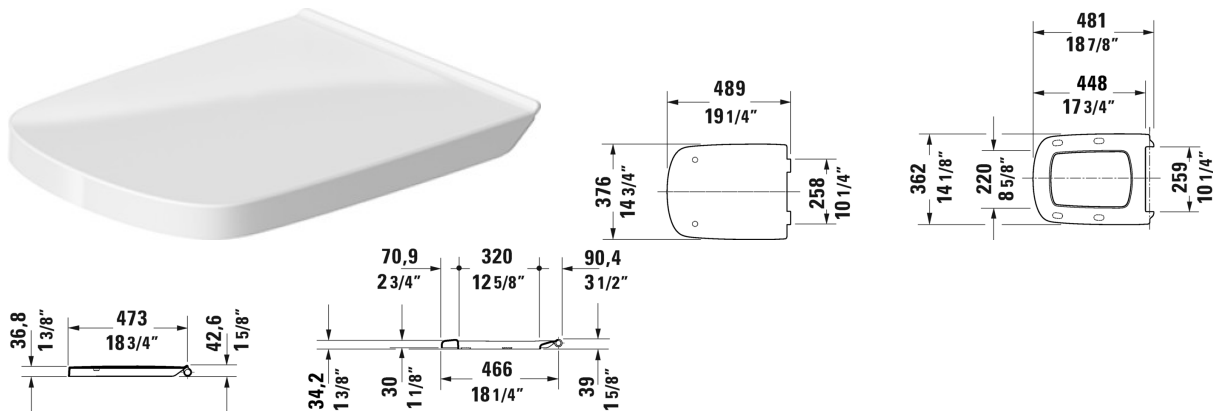

DuraStyle Toilet seat and cover ♿ # 0026390000

Toilet seat and cover	Dimension	Weight	Order number
removable, hinges stainless steel, with slow close			
Colors			
00 White			
Variant			
		4.2 lb	0026390000
Suitable products			
One-Piece toilet syphonic, 12" rough-in, vertical outlet, WaterSense® listed, cUPC® listed*, 14 5/8" x 28 3/8" Inch	14 5/8" x 28 3/8" Inch		215701
Toilet wall-mounted washdown model, Durafix included, cUPC® listed*, WaterSense® listed, 14 5/8" X 24 3/8" Inch	14 5/8" X 24 3/8" Inch		253709
Toilet close-coupled (without tank), washdown model, outlet for vario connector set, for horizontal and vertical outlet, length adjustable from 2 3/4" - 6 3/4", and vario connecting bend, vertical outlet from 6 3/4" - 8 5/8", hardware included, cUPC® listed*, WaterSense® listed, 14 5/8" x 27 1/2" Inch	14 5/8" x 27 1/2" Inch		215609
Two-Piece toilet (without tank), syphonic, 12" rough-in, vertical outlet, WaterSense® listed, cUPC® listed*, 14 1/8" x 27 1/2" Inch	14 1/8" x 27 1/2" Inch		216001
Toilet wall-mounted Duravit Rimless® rimless, washdown model, Durafix included, cUPC® listed*, WaterSense® listed, 14 5/8" X 24 3/8" Inch	14 5/8" X 24 3/8" Inch		254209
Two-Piece toilet (without tank), syphonic, 12" rough-in, vertical outlet, WaterSense® listed, cUPC® listed*, 14 1/8" x 27 1/2" Inch	14 1/8" x 27 1/2" Inch		203501

All drawings contain the necessary measurements which are subject to standard tolerances. They are stated in inch & mm and are non-binding. Exact measurements, in particular for customized installation scenarios, can only be taken from the finished ceramic piece.