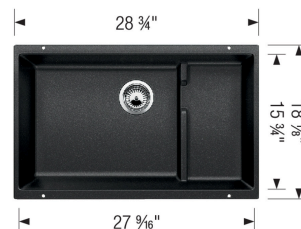

### Design and planning tips

- Min cabinet size: 33 in ( 840 mm )
- Bowl Depth: 7,87 in ( 200.0 mm )

#### Specifications:

Mesh basket, Mounting clips, Sink template, Installation instructions, 3½" (90 mm) stainless steel strainer(s), Limited Lifetime Warranty

Depending on cabinet construction, a different cabinet size may be required. Consult the cabinet manufacturer.