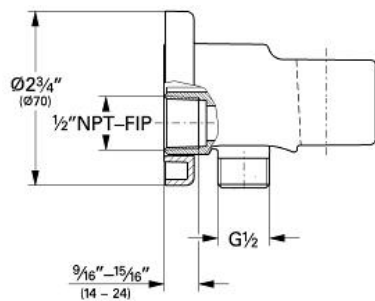

RELEXA
Shower outlet elbow, 1/2"
MODEL # 28629000

Pure Freude
an Wasser

GROHE

C[®]

Product Description:

RELEXA

Shower outlet elbow, 1/2"

Standard Specification:

- With shower holder
- 1/2" NPT Female Threads
- GROHE StarLight chrome finish

Applicable Codes & Standards:

- Energy Policy Act of 1992
- ASME A112.18.1/CSA B125.1

Color:

- 28629000 StarLight Chrome