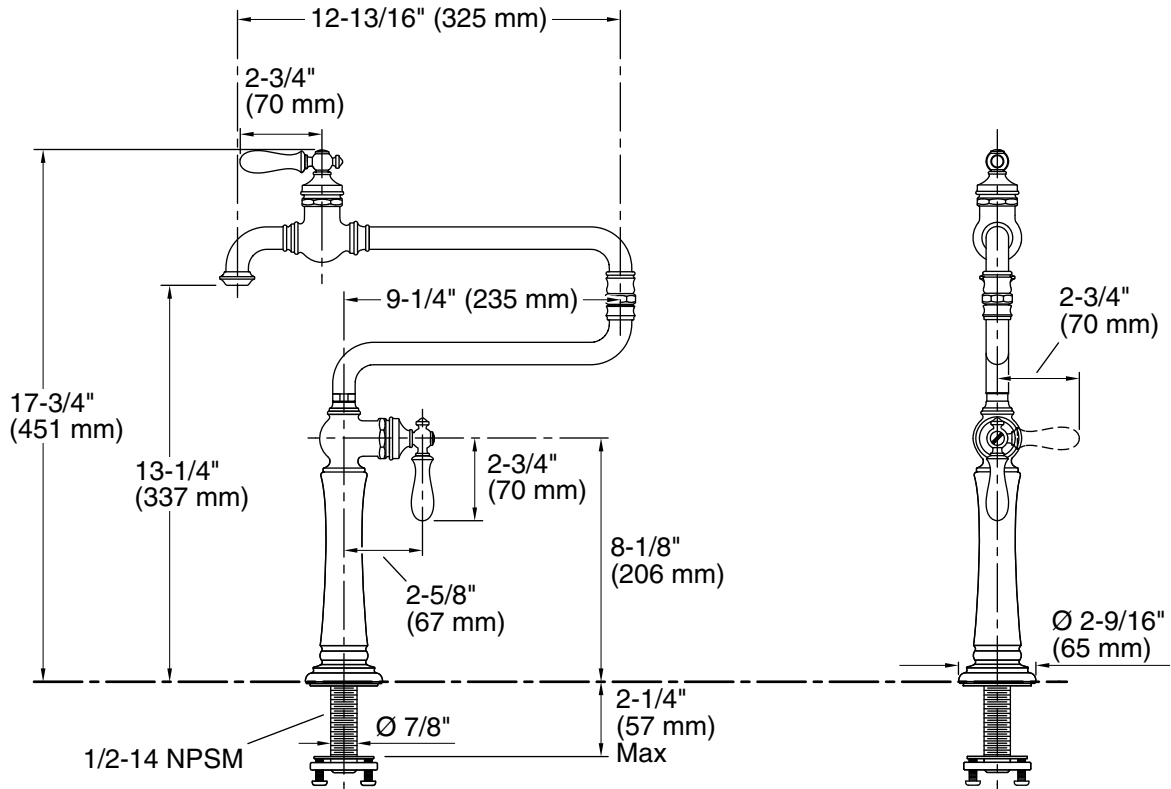

### Technical Information

All product dimensions are nominal.

#### Spout:

Spout reach: 22" (559 mm)