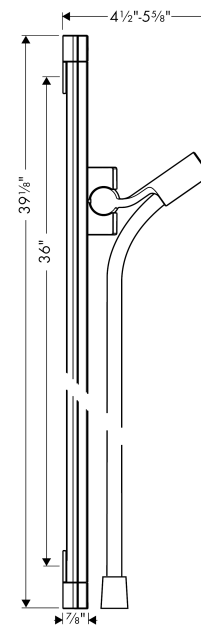

Unica

Wallbar PuraVida, 36"

Finishes : **chrome** Part no. : **27844000**

Description

Features

- Angle-adjustable holder pivots left and right, slides easily and locks in place

Item details

List Price \$ 414.00

Compliance

Product image

Scale drawing

Unica

Wallbar PuraVida, 36"

Finishes : **chrome** Part no. : **27844000**

Exploded drawing

Year of production: >07/09

Unica

Wallbar PuraVida, 36"

Finishes : **chrome** Part no. : **27844000**

Spare parts list

Year of production: >07/09

Pos.	Description	Part no.	Price	PU
1	support, assy	95407000	-	1
2	shower hose Isiflex'B 1,60 m	28276000	-	1
3	set of covers	98519000	-	1
4	wall support cpl.	98518000	-	1
5	mounting set	96179000	-	1
6	tile-matching-disk	98993000	-	1
7	corner fitting set	28694000	-	1