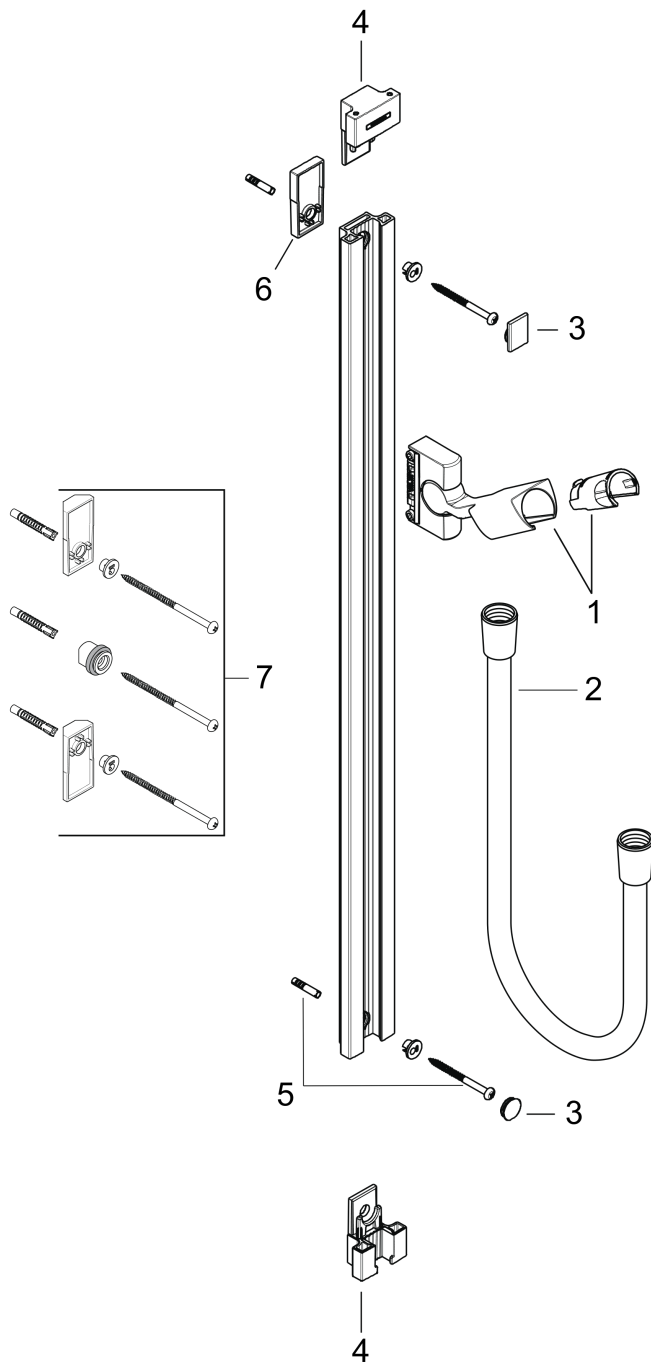

Unica

Wallbar PuraVida, 36"

Finishes : **chrome** Part no. : **27844000**

Description

Features

- Angle-adjustable holder pivots left and right, slides easily and locks in place

Item details

List Price \$ 414.00

Compliance

Product image

Scale drawing

Unica

Wallbar PuraVida, 36"

Finishes : **chrome** Part no. : **27844000**

Exploded drawing

Year of production: >07/09

Unica

Wallbar PuraVida, 36"

Finishes : **chrome** Part no. : **27844000**

Spare parts list

Year of production: >07/09

Pos.	Description	Part no.	Price	PU
1	support, assy	95407000	-	1
2	shower hose Isiflex'B 1,60 m	28276000	-	1
3	set of covers	98519000	-	1
4	wall support cpl.	98518000	-	1
5	mounting set	96179000	-	1
6	tile-matching-disk	98993000	-	1
7	corner fitting set	28694000	-	1