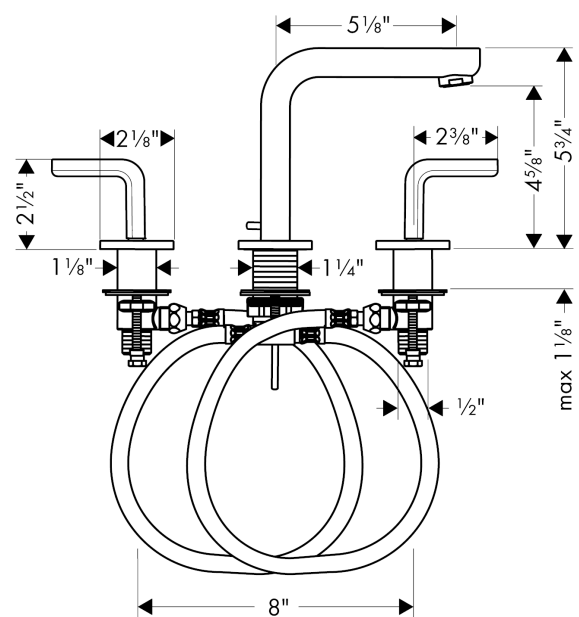

## Metris S

Widespread Faucet 100 with Lever Handles and Pop-Up Drain, 1.2 GPM

Finishes : **chrome** Part no. : **31067001**

#### Features

- Aerated spray
- maximum Flow rate at 44 PSI: 1.2 GPM
- 90° ceramic valves
- pop-up waste set G 1
- Material waste set: metal

### Spare parts list

Year of production: >07/16

Pos.	Description	Part no.	Price	PU
1	spout cpl.	97504000	-	1
2	aerator M24x1 (4,5 l/min)	92877000	-	1
3	escutcheon for spout	97505000	-	1
4	pull rod	96657000	-	1
5	fixing set (Ø 32)	13961000	-	1
6	handle for cold water	98827000	-	1
7	stop valve cpl.	97357001	-	1
8	nut	92854000	-	1
9	O-Ring 32x2,5	96364000	-	1
10	O-ring 40x3	92634000	-	1
11	shut off unit left closing	94008000	-	1
12	shut off unit right closing	94009000	-	1
a	aerator M24x1 (3,5 l/min)	92508000	-	1