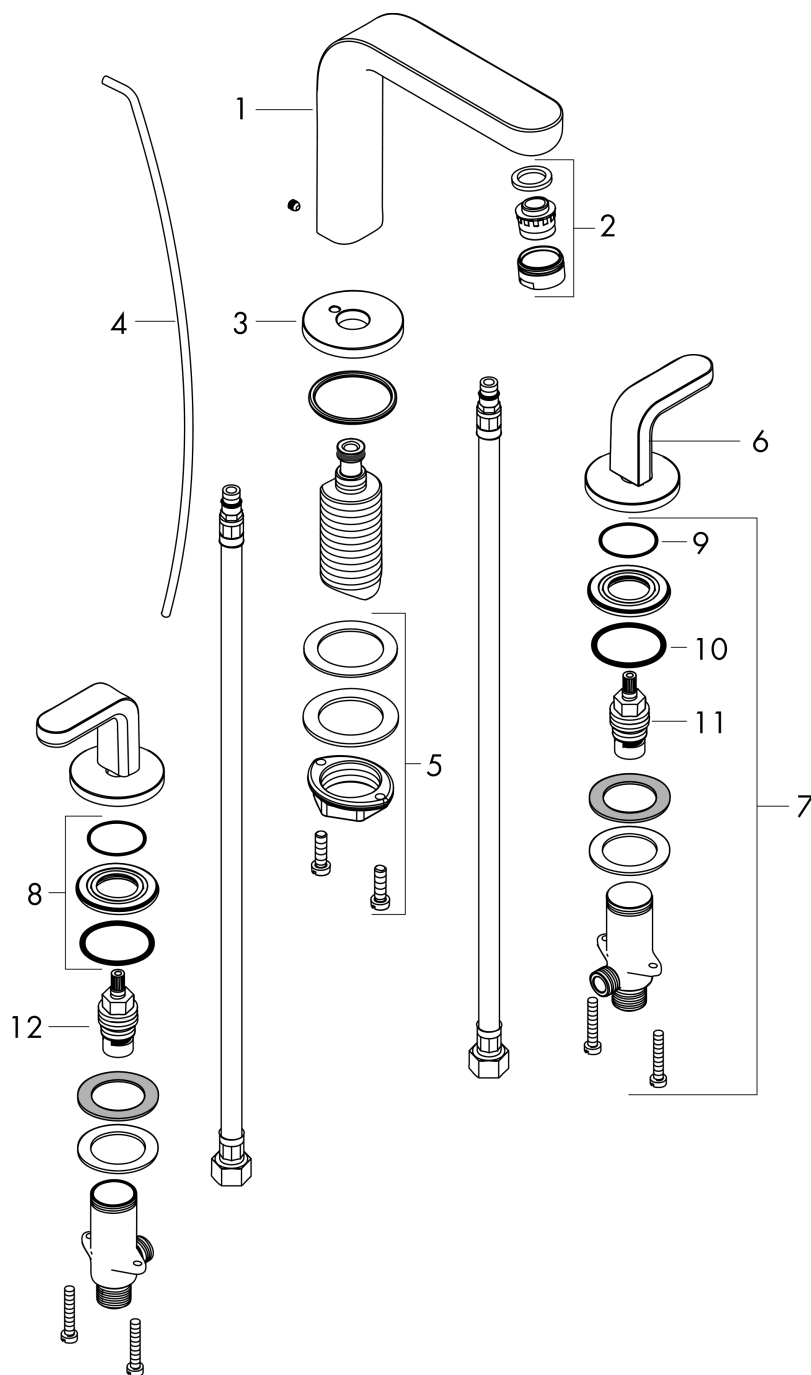

### Scale drawing

## Metris S

Widespread Faucet 100 with Lever Handles and Pop-Up Drain, 1.2 GPM

Finishes : **chrome** Part no. : **31067001**

### Spare parts list

Year of production: >07/16

Pos.	Description	Part no.	Price	PU
1	spout cpl.	97504000	-	1
2	aerator M24x1 (4,5 l/min)	92877000	-	1
3	escutcheon for spout	97505000	-	1
4	pull rod	96657000	-	1
5	fixing set (Ø 32)	13961000	-	1
6	handle for cold water	98827000	-	1
7	stop valve cpl.	97357001	-	1
8	nut	92854000	-	1
9	O-Ring 32x2,5	96364000	-	1
10	O-ring 40x3	92634000	-	1
11	shut off unit left closing	94008000	-	1
12	shut off unit right closing	94009000	-	1
a	aerator M24x1 (3,5 l/min)	92508000	-	1