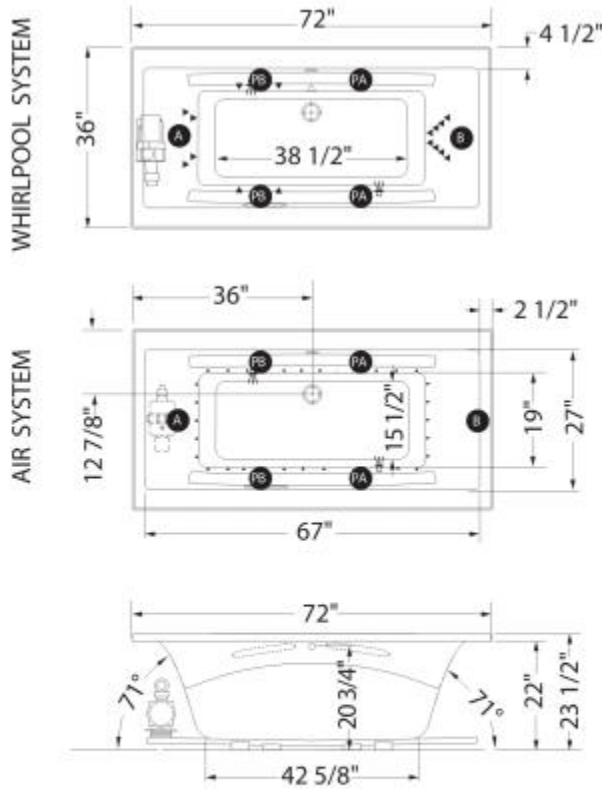

# Optik 7236 Acrylic Undermount Bathtub

**Model number:**

101270-000-001-000

**Dimensions:** 72" x 36" x 23.5"

**Installation:** Undermount

**Material:** Acrylic

**A** : Specify blower and/or pump location when ordering  
**B** : With system, the optional grab bar is on opposite side of the pump.  
 Without system, specify optional grab bar location when ordering.

**(▲)** : Indicates whirlpool jets positioning  
**(△)** : Indicates suction positioning  
**(■)** : Indicates airjets positioning  
**(☼)** : Indicates chromatherapy light positioning

Bathtub base includes anti-vibration Neutra-Phone leg supports (not shown).  
 Blower must be installed at a distance.  
 The back massage is on the opposite side of the blower position.  
 All dimensions are approximate. Structure measurements  
 must be verified against the unit to ensure proper fit.

## Dimensions

72 x 36 x 23 1/2 In.  
 (1829 x 914 x 597 mm)

## Deck Width

4.5 In. - 114 mm