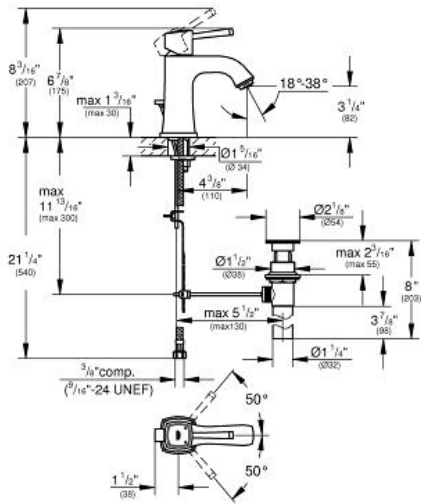

GRANDERA Single-Handle Bathroom Faucet M-Size

MODEL # 2331100A

Pure Freude
an Wasser

Product Description:

GRANDERA

Single-Handle Bathroom Faucet M-Size

Standard Specification:

- Single hole installation
- GROHE SilkMove 1.1" (28 mm) ceramic cartridge
- GROHE StarLight chrome finish
- GROHE EcoJoy technology for less water and perfect flow
- GROHE AquaGuide adjustable mousseur 1.2 gpm
- 1 1/4" pop-up waste set
- Stainless steel flex lines
- Temperature limiter
- GROHE QuickFix rapid installation system
- Max flow rate: 1.2 gpm (4.56 L/min)

Applicable Codes & Standards:

- Energy Policy Act of 1992
- NSF 61
- ASME A112.18.1/CSA B125.1
- US Federal and State material regulations
- EPA WaterSense®
- ICC/ANSI A117.1

Color:

- 2331100A StarLight Chrome