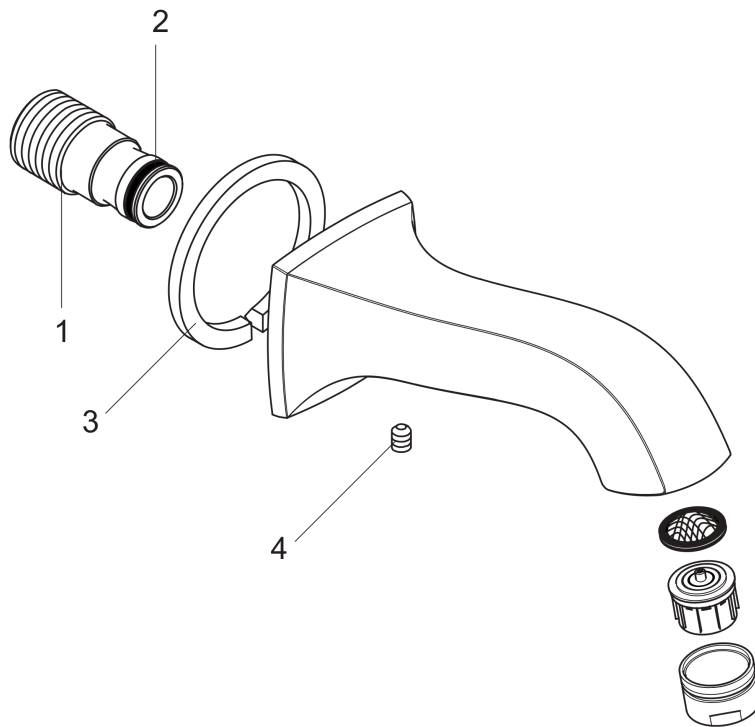

**Metris C
Tub Spout**
Finishes : **brushed nickel** Part no. : **13413821**

Description

Features

- solid Brass
- Includes: 1/2" female and 3/4" male adaptor

Product image

Scale drawing

Metris C

Tub Spout

Finishes : **brushed nickel**

Part no. : **13413821**

Exploded drawing

Year of production: >04/09

Metris C

Tub Spout

Finishes : **brushed nickel** Part no. : **13413821**

Spare parts list

Year of production: >**04/09**

Pos.	Description	Part no.	PC	PU
1	connecting thread	95658001	0	1
2	O-ring 13x2	98128000	0	1
3	seal	97530000	0	1
4	hollow set screw M6x8	97810000	0	1
a	aerator M24x1 (25 l/min)	13914820	0	1