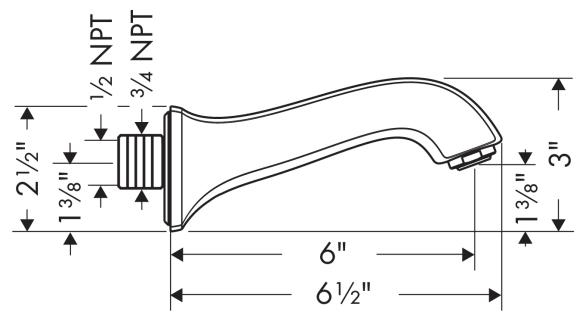

**Metris C
Tub Spout**
Finishes : **brushed nickel** Part no. : **13413821**

Description

Features

- solid Brass
- Includes: 1/2" female and 3/4" male adaptor

Product image

Scale drawing

Metris C

Tub Spout

Finishes : **brushed nickel**

Part no. : **13413821**

Exploded drawing

Year of production: >04/09

Metris C

Tub Spout

Finishes : **brushed nickel** Part no. : **13413821**

Spare parts list

Year of production: >**04/09**

Pos.	Description	Part no.	PC	PU
1	connecting thread	95658001	0	1
2	O-ring 13x2	98128000	0	1
3	seal	97530000	0	1
4	hollow set screw M6x8	97810000	0	1
a	aerator M24x1 (25 l/min)	13914820	0	1