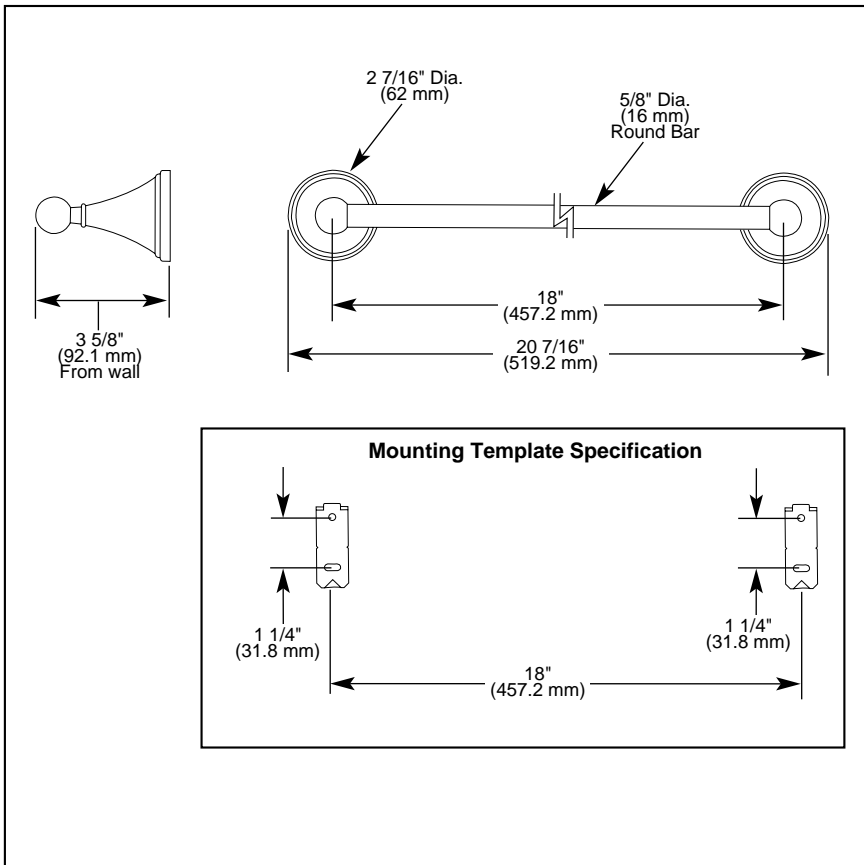

69518

Submitted Model No.: _____

Specific Features: _____

BRIZO[®]

ACCESSORIES

- Traditional Series
- 18' Towel bar

STANDARD SPECIFICATIONS:

- Wood blocking is preferable behind all wall surfaces. If wood blocking is not available, the following fasteners are suggested: Tile/Masonry-Plastic or lead Anchors Plaster/drywall-Toggle bolts.
- Mounting hardware and mounting instructions included with product.