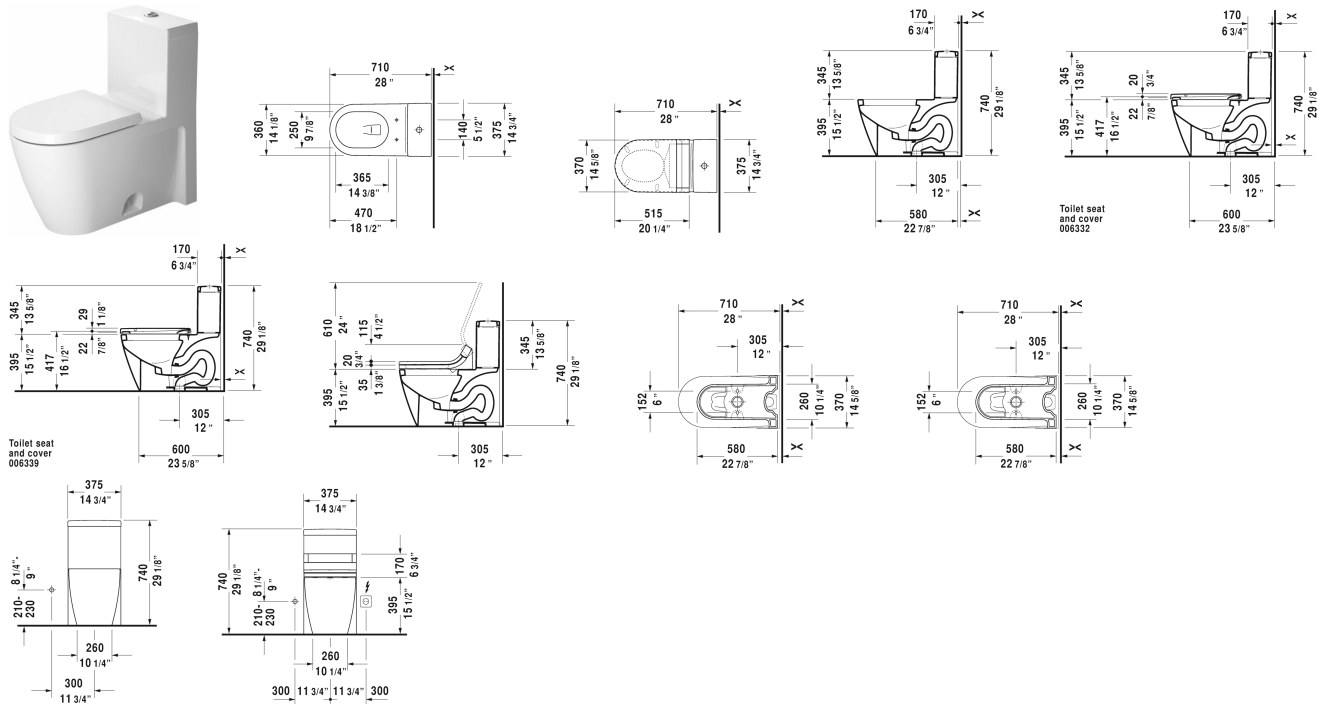

Starck 2 One-Piece toilet # 2133010005

< 14 3/4" Inch >

One-Piece toilet	Dimension	Weight	Order number
suitable for SensoWash Starck, syphonic, 12" rough-in, with single flush piston valve, top flush, vertical outlet, cUPC listed, 1.28 gpf			
Colors			
00 White			
Variant			
●	14 3/4" x 28 1/8" Inch	125.7 lb	2133010005
Infobox			
For suitable SensoWash® shower-toilet seats, please see matrix on page xxx			
Sanitary ceramics with the special WonderGliss surface finish will remain clean and attractive-looking for a long time to come. When ordering WonderGliss please add a "1" as eleventh digit to the model number.			
Mounting set for One-Piece and Two-Piece toilets, outlet 3/8" - male thread, wall connection 1/2" - female thread, 1/2", North American version	15" Inch	1.1 lb	001431

Starck 2 One-Piece toilet # 2133010005

| < 14 3/4" Inch > |

Suitable products		
<p>SensoWash Starck shower-toilet seat for Starck 2, Starck 3 and Darling New* remote control included, power actuated lid and seat, rear-, front and oscillating wash, individual adjustment of water-, air- and seat surface temperature as well as nozzle position and jet strength, self-cleaning wand, 2 individually programmable user profiles, night light, Quick release: easy seat unit removal and attachment, on / off-button, 14 5/8" x 20 1/4" Inch</p>	14 5/8" x 20 1/4" Inch	610000
<p>Toilet seat and cover elongated, hinges stainless steel, without slow close,</p>		006332
<p>Toilet seat and cover elongated, hinges stainless steel, removable, with slow close,</p>		006339

All drawings contain the necessary measurements which are subject to standard tolerances. They are stated in inch & mm and are non-binding. Exact measurements, in particular for customized installation scenarios, can only be taken from the finished ceramic piece.