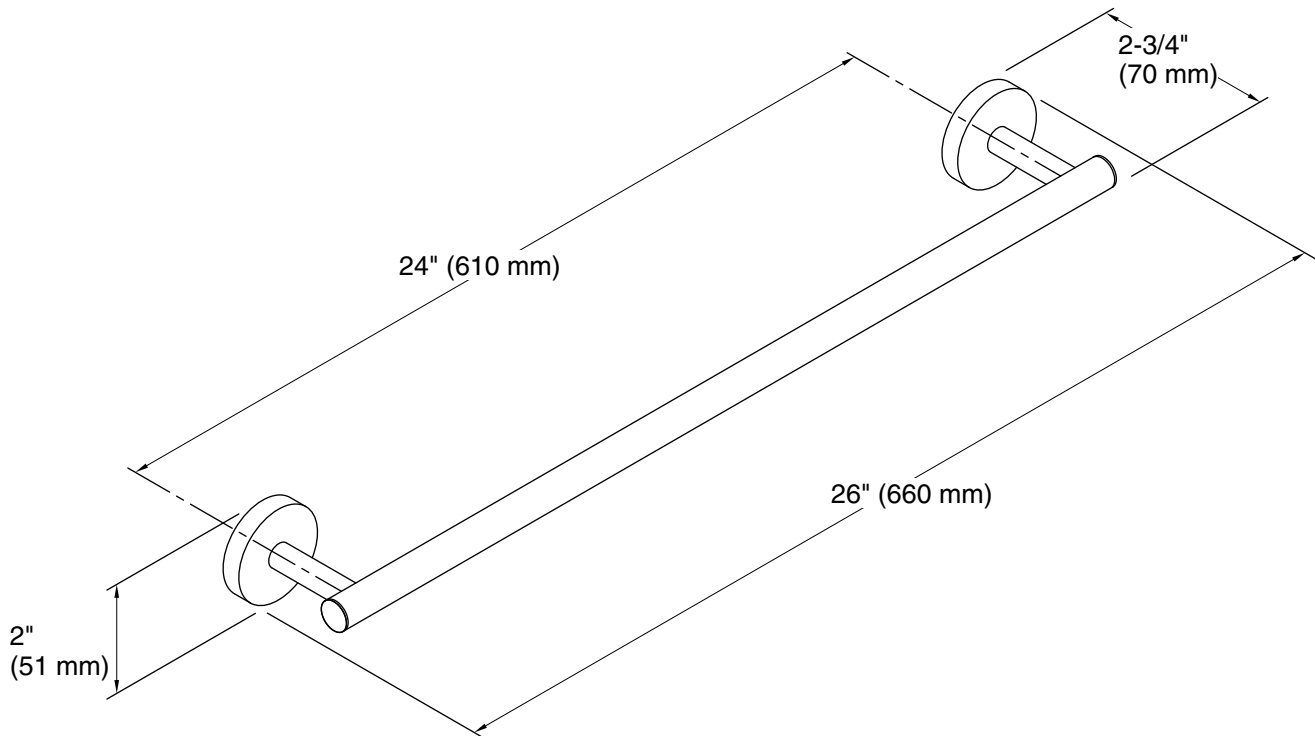

Technical Information

All product dimensions are nominal.

Material: Zinc, Brass

Notes

Install this product according to the installation instructions.

CAUTION: Risk of personal injury. Do not install these products in any area where they are likely to be used inadvertently as a grab bar or support bar. These products are not designed or intended for use as a grab bar or support bar.