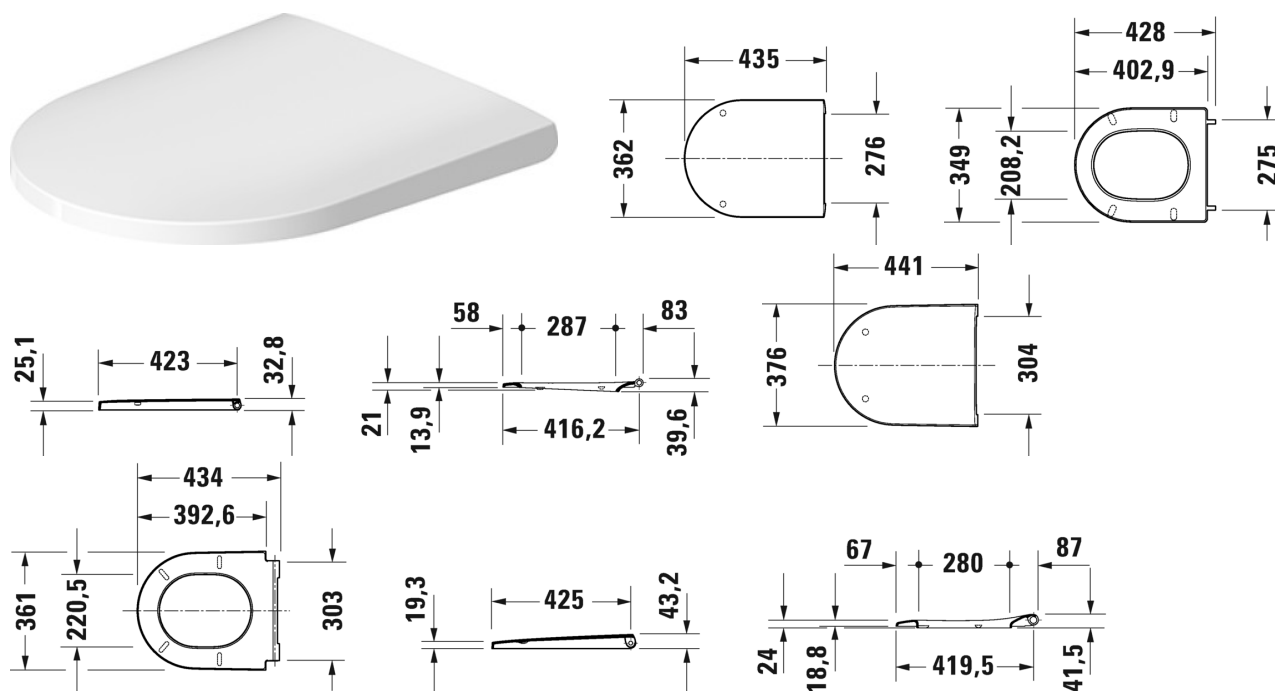

D-Neo Toilet seat and cover # 002169..00

Toilet seat and cover	Dimension	Weight	Order number
removable, hinges stainless steel, with soft closure			
Colors			
Variant		2.400 kilogram	002169..00
Suitable products			
Toilet wall mounted Duravit Rimless® rimless, washdown model, Durafix included, UWL class 1, 370 x 540 mm	370 x 540 mm		257709
Toilet wall mounted Duravit Rimless® rimless, washdown model, UWL class 1, 4,5 l, 370 x 540 mm	370 x 540 mm		257809
Toilet close-coupled Duravit Rimless® rimless, (without cistern), washdown model, fixings included, UWL class 1, 4,5 l, 370 x 650 mm	370 x 650 mm		200209
Toilet floor standing Duravit Rimless® back to wall, fixings included, washdown model, horizontal outlet, UWL class 1, 4,5 l, 370 x 580 mm	370 x 580 mm		200309
Toilet wall mounted Compact Duravit Rimless® rimless, washdown model, UWL class 1, 4,5 l, 370 x 480 mm	370 x 480 mm		258709

D-Neo Toilet seat and cover # 002169..00

Toilet wall mounted Compact Duravit Rimless® rimless, washdown model, Durafix included, UWL class 1, 4,5 l, 370 x 480 mm	370 x 480 mm
--	--------------

258809

All drawings contain the necessary measurements which are subject to standard tolerances. They are stated in mm and are non-binding. Exact measurements, in particular for customised installation scenarios, can only be taken from the finished piece.