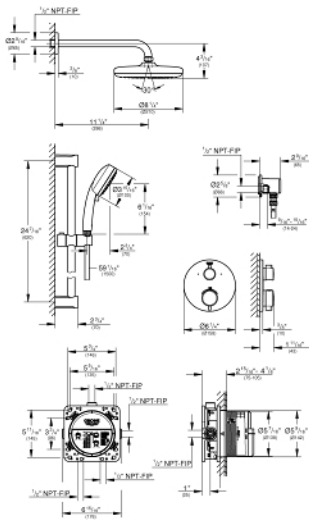

GROHTHERM CUBE Shower Set with Tempesta 210

MODEL # 34745000

GROHE CANADA, INC. | 5900 Avebury Road, Mississauga, Ontario, Canada L5R 3M3
Phone: 905-271-2929 | Fax: 905-271-9494 | info@grohe.ca

Pure Freude
an Wasser

GROHE

Product Description: GROHTHERM CUBE Shower Set with Tempesta 210

Standard Specification:

- Grohtherm Round Dual Function 2-Handle Thermostatic Trim (24 133)
- GROHE Rapido SmartBox universal rough-in box, 12.7mm (1/2") (35 601)
- Tempesta 210 Showerhead, 6.6 l/min (1.75 gpm) (26 409)
- Rainshower shower arm, 286mm (11-1/4") (28 577)
- Tempesta Cosmopolitan hand shower, 2 sprays, 6.6 l/min (1.75 gpm) (26 046)
- Tempesta Cosmopolitan shower rail, 620mm (24") (27 521)
- Rotaflex Metal Longlife shower hose, 1500mm (59") (28 417)
- Wall Union (28 627)