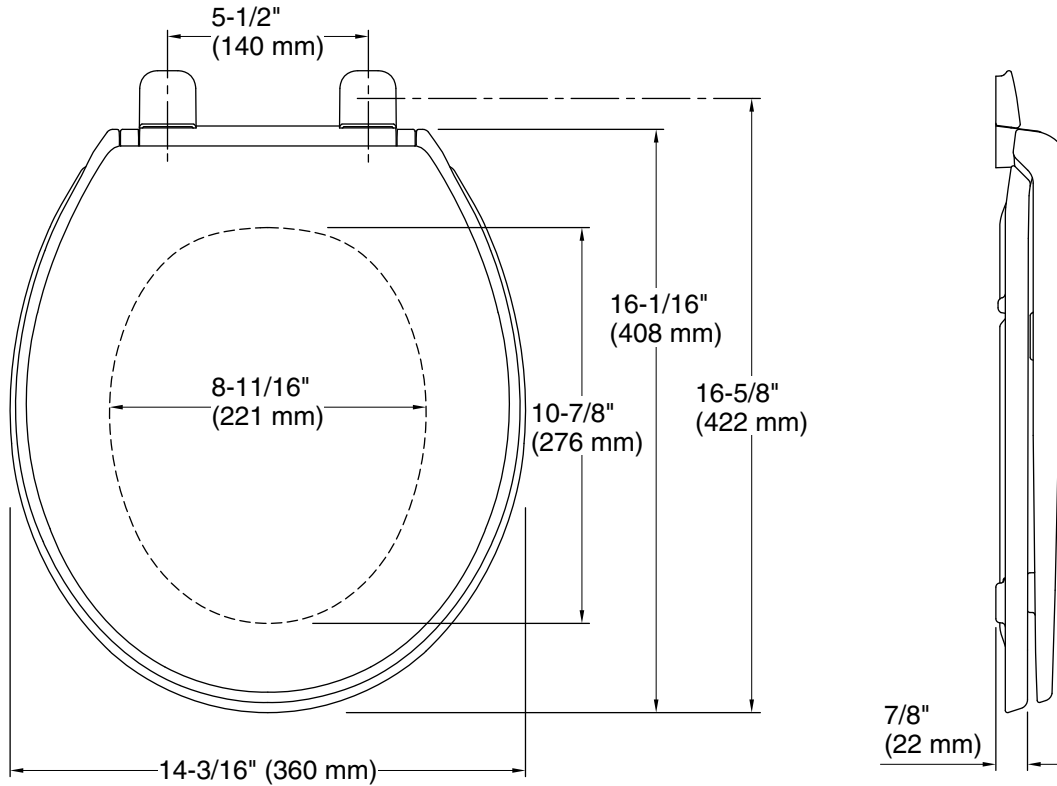

Color	Code	Description
-------	------	-------------

	0	White
	96	Biscuit

Technical Information

All product dimensions are nominal.

Seat shape type: Round-front
Seat front type: Closed-front
Seat-mounting holes: 5-1/2" (140 mm)