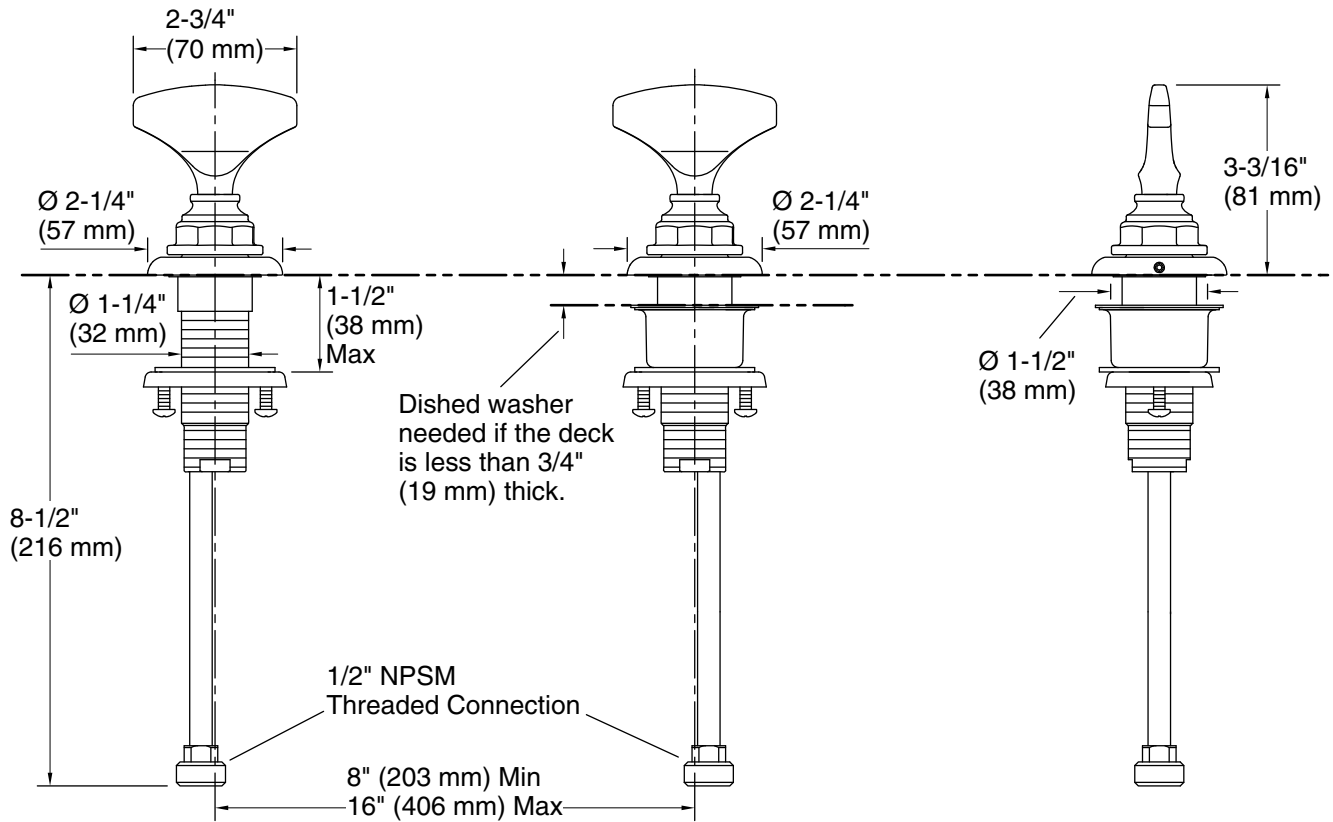

Required Products/Accessories

K-72759 Bathroom sink faucet spout with Bell design, 1.2 gpm

or

K-72760 Bathroom sink faucet spout with Column design, 1.2 gpm

Recommended Products/Accessories

- K-72567 18" Towel Bar
- K-72568 24" Towel Bar
- K-72570 24" Double Towel Bar
- K-72571 Towel Ring
- K-72572 Robe Hook
- K-72573 Pivoting toilet paper holder
- K-72576 Toilet paper carriage

Technical Information

All product dimensions are nominal.

Spout:

Notes

Install this product according to the installation instructions.

ADA, OBC, CSA B651 compliant when installed to the specific requirements of these regulations.