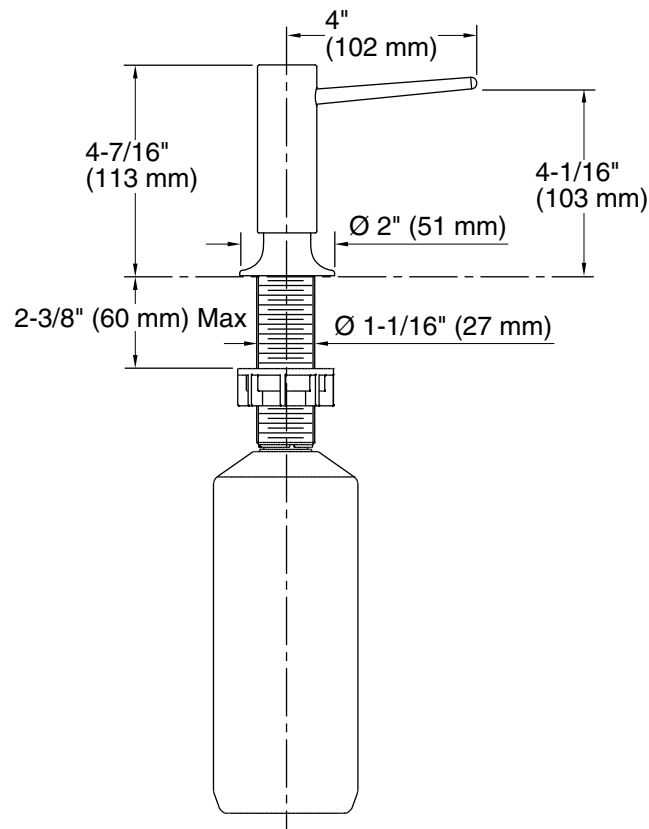

Features

- Holds up to 16 ounces of soap or lotion; refillable from top
- Greater thread length is suitable for use with thicker countertops
- Coordinates with contemporary-style faucets

Material

- Solid-brass construction for durability and reliability

Technical Information

All product dimensions are nominal.

Material: Brass

Notes

Install this product according to the installation instructions.