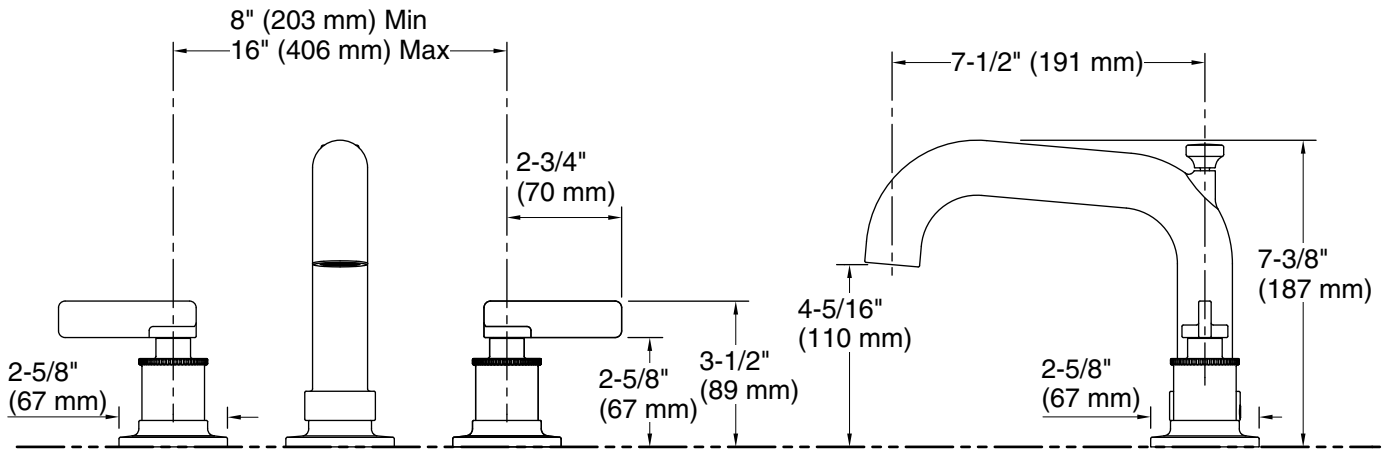

Technical Information

All product dimensions are nominal.

Drain included: No

Notes

Install this product according to the installation instructions.

ADA, OBC, CSA B651 compliant when installed to the specific requirements of these regulations.