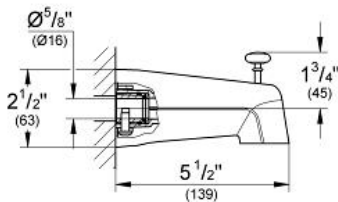

Wall mounted spout with diverter

MODEL # 13611000

Pure Freude
an Wasser

GROHE

Product Description:

Wall mounted spout with diverter

Standard Specification:

- GROHE StarLight chrome finish