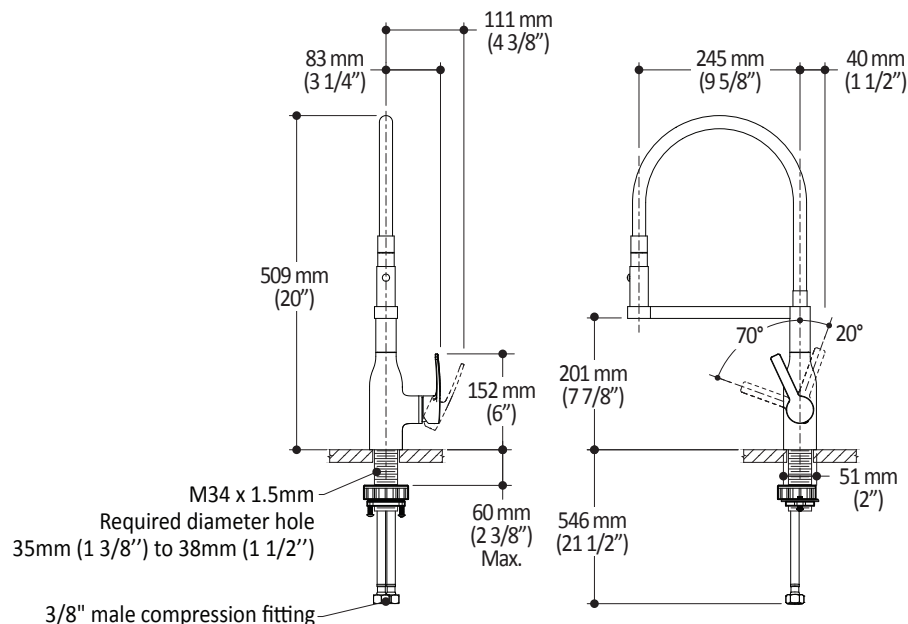

WARRANTY

Kalia Inc. guarantees all aspects of its products to be free of defects in material and workmanship for normal residential use. **Refer to the warranty included with the Kalia products for details.**

Product dimensions: