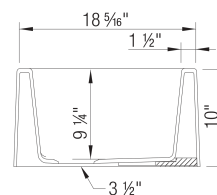

### Design and planning tips

- Min cabinet size: 36 in ( 915 mm )
- Sink Bowl 1 Length (left-to-right): 29,31 in ( 745.0 mm )
- Sink Bowl 1 Width (front-to-back): 15,31 in ( 389.0 mm )
- Bowl Depth: 9,25 in ( 235.0 mm )
- Apron front height: 10 in ( 254 mm )
- Rim thickness: 1.5 in ( 38 mm )

### Specifications:

3 1/2" (90 mm) stainless steel strainer(s)

Installation instructions

Cabinet template

Limited Lifetime Warranty

Custom cabinet installation required.

Must ship on a pallet.

Cubed weight: 142 lbs.