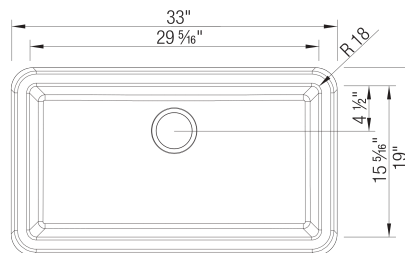

### Design and planning tips

- Min cabinet size: 36 in ( 915 mm )
- Sink Bowl 1 Length (left-to-right): 29,31 in ( 745.0 mm )
- Sink Bowl 1 Width (front-to-back): 15,31 in ( 389.0 mm )
- Bowl Depth: 9,25 in ( 235.0 mm )
- Apron front height: 10 in ( 254 mm )
- Rim thickness: 1.5 in ( 38 mm )

### Specifications:

3 1/2" (90 mm) stainless steel strainer(s)

Installation instructions

Cabinet template

Limited Lifetime Warranty

Custom cabinet installation required.

Must ship on a pallet.

Cubed weight: 142 lbs.