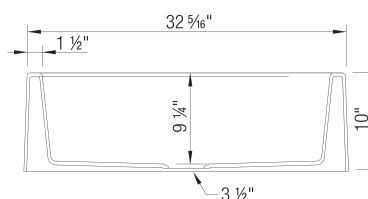

### Design and planning tips

- Min cabinet size: 36 in ( 915 mm )
- Sink Bowl 1 Length (left-to-right): 29,31 in ( 745.0 mm )
- Sink Bowl 1 Width (front-to-back): 15,31 in ( 389.0 mm )
- Bowl Depth: 9,25 in ( 235.0 mm )
- Apron front height: 10 in ( 254 mm )
- Rim thickness: 1.5 in ( 38 mm )

### Specifications:

3 1/2" (90 mm) stainless steel strainer(s)

Installation instructions

Cabinet template

Limited Lifetime Warranty

Custom cabinet installation required.

Must ship on a pallet.

Cubed weight: 142 lbs.