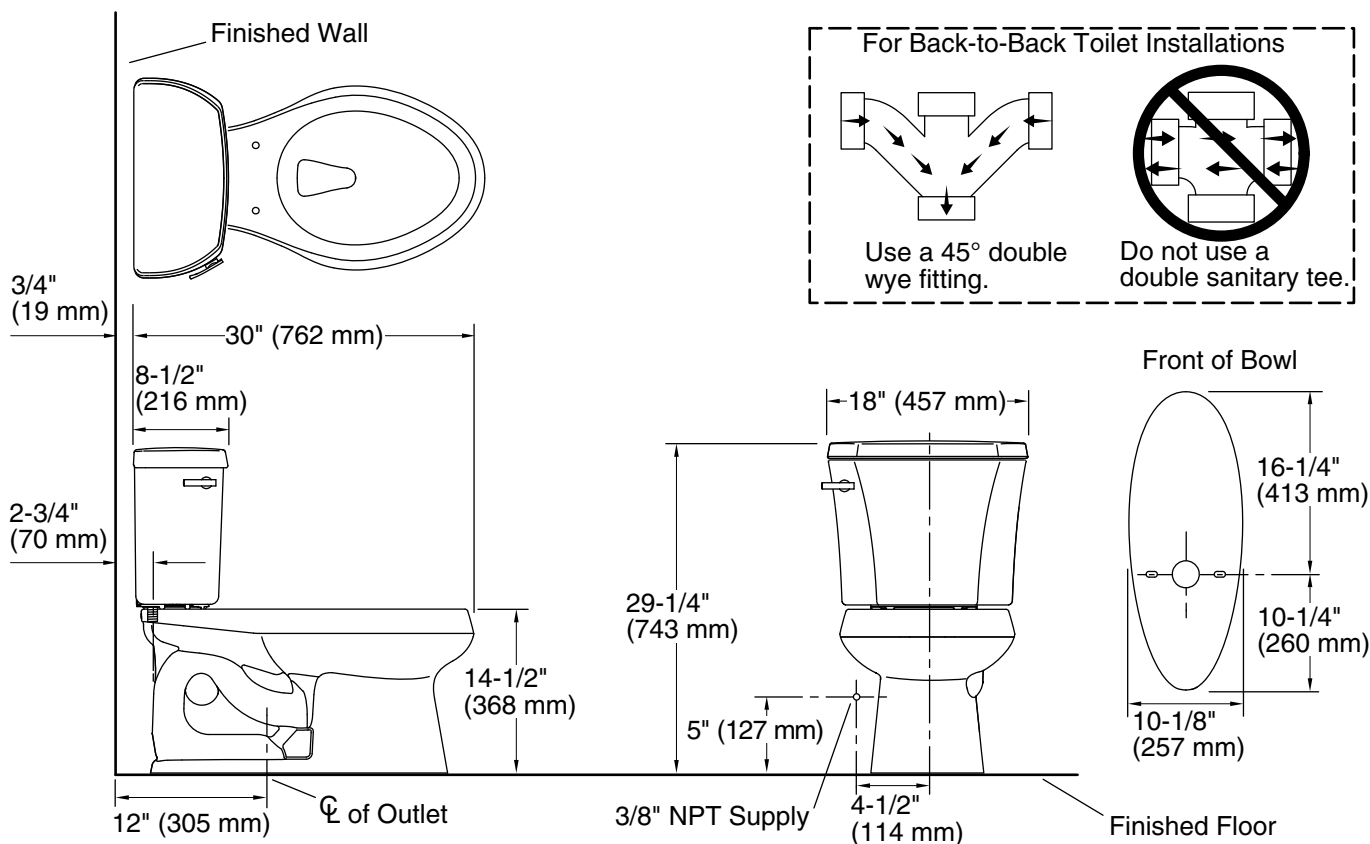

#### Installation

- Standard 12" (305 mm) rough-in
- Three-bolt quick-connect installation
- Seat and supply line sold separately

## Technical Information

All product dimensions are nominal.

Toilet type:	Floor-mount
Waste Outlet:	Floor
Bowl shape:	Elongated
Flush type:	Class Five
Trap passageway:	2-1/8" (54 mm)
Water surface size:	11-1/4" x 8-1/4" (286 mm x 210 mm)
Rim to water surface:	5-1/4" (133 mm)
Rough-in:	12" (305 mm)
Seat-mounting holes:	5-1/2" (140 mm)

## Notes

Install this product according to the installation instructions.

For back-to-back toilet installations: Use only a 45° double wye fitting.