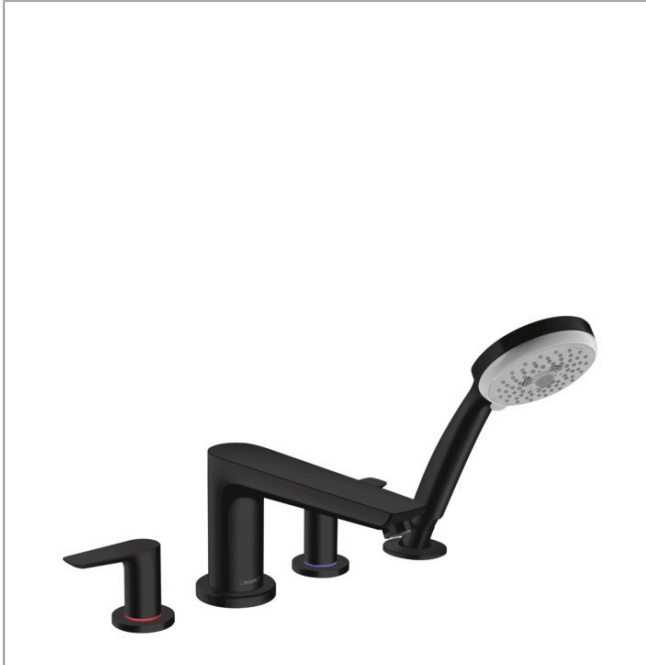

Talis E
4-Hole Roman Tub Set Trim with 1.8 GPM Handshower
 Finishes : **matte black** Part no. : **71744671**

Description

Features

- Flow: 5.60 GPM (21.2 L/Min)
- Flow rate of hand shower at 3 bar: 1.8 GPM (6.8 L/Min)
- 90° ceramic valves
- Integrated double backflow prevention

Item details

List Price \$ 793.00

Technology

Compliance

Product image

Scale drawing