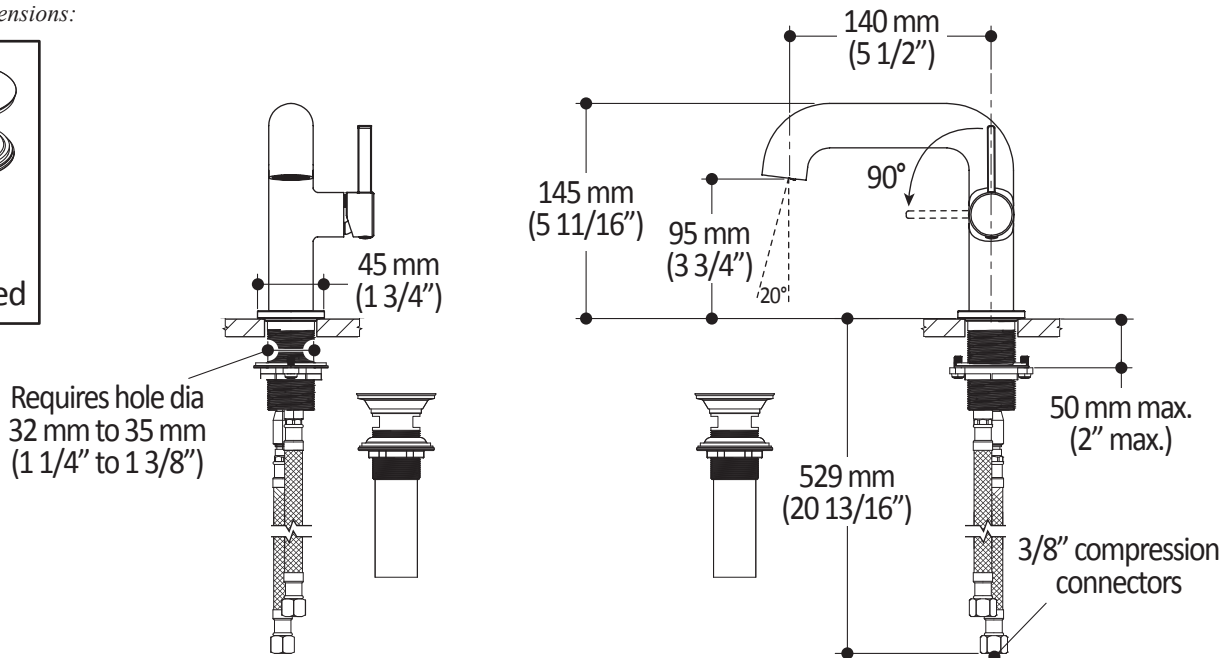

**BF1761**  
**Single Hole Lavatory Faucet with Push Drain**

**SPECIFICATIONS**

**Features**

- Solid brass construction
- Aerated, hidden and adjustable stream (20°)
- Single hole installation
- Ceramic disc valve cartridge
- Lead Free: Low lead product (less than 0.25%)
- With push drain and overflow (AC1327)

**Colors (Finishes)**

- Chrome: BF1761-110
- Matte black: BF1761-160

**Maximum flow rate**

- 5.7 L/min (1.5 gpm)

**Certifications**

The specified model meets or exceeds the following standards:

**Installation Notes**

*Product dimensions:*

**Important:** Dimensions are approximated and are subject to changes. Please refer to the installation instructions.