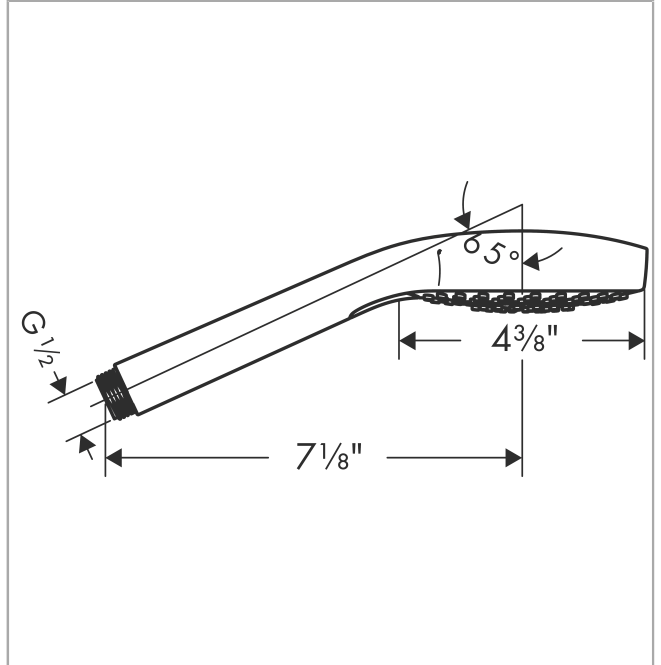

Croma Select S
Handshower 110 Vario-Jet, 2.5 GPM
 Finishes : **white/chrome** Part no. : **26803401**

Description

Features

- Spray modes: Vario-Jet (spray zones of variable intensity)
- Select button for comfortable alternation of spray modes
- 79 no-clog spray channels
- Flow: 2.5 GPM (9.5 L/Min)
- Easy-to-clean white spray face

Technology

Product image

Scale drawing

Croma Select S
Handshower 110 Vario-Jet, 2.5 GPM
Finishes : **white/chrome** Part no. : **26803401**

Exploded drawing

Year of production: >10/16

Croma Select S
Handshower 110 Vario-Jet, 2.5 GPM
 Finishes : **white/chrome** Part no. : **26803401**