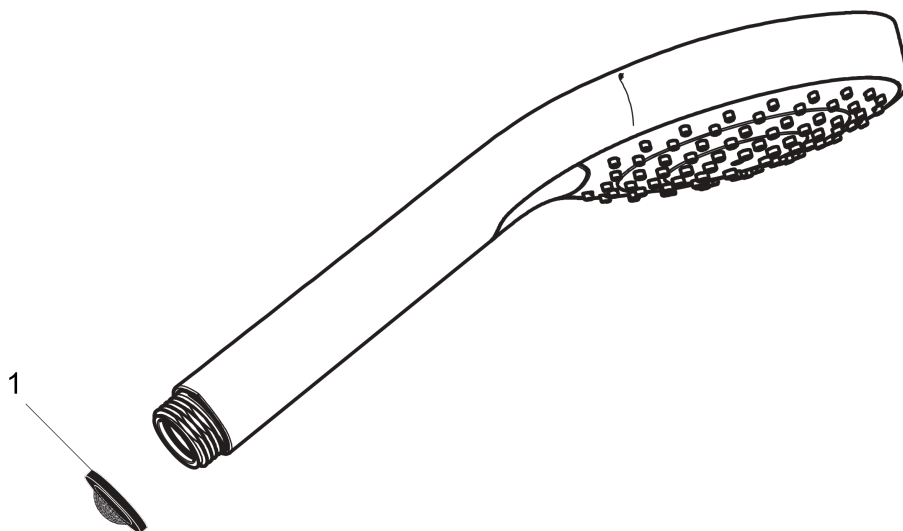

Croma Select S
Handshower 110 Vario-Jet, 2.5 GPM
 Finishes : **white/chrome** Part no. : **26803401**

Description

Features

- Spray modes: Vario-Jet (spray zones of variable intensity)
- Select button for comfortable alternation of spray modes
- 79 no-clog spray channels
- Flow: 2.5 GPM (9.5 L/Min)
- Easy-to-clean white spray face

Technology

Product image

Scale drawing

Croma Select S
Handshower 110 Vario-Jet, 2.5 GPM
Finishes : **white/chrome** Part no. : **26803401**

Exploded drawing

Year of production: >10/16

Croma Select S
Handshower 110 Vario-Jet, 2.5 GPM
 Finishes : **white/chrome** Part no. : **26803401**