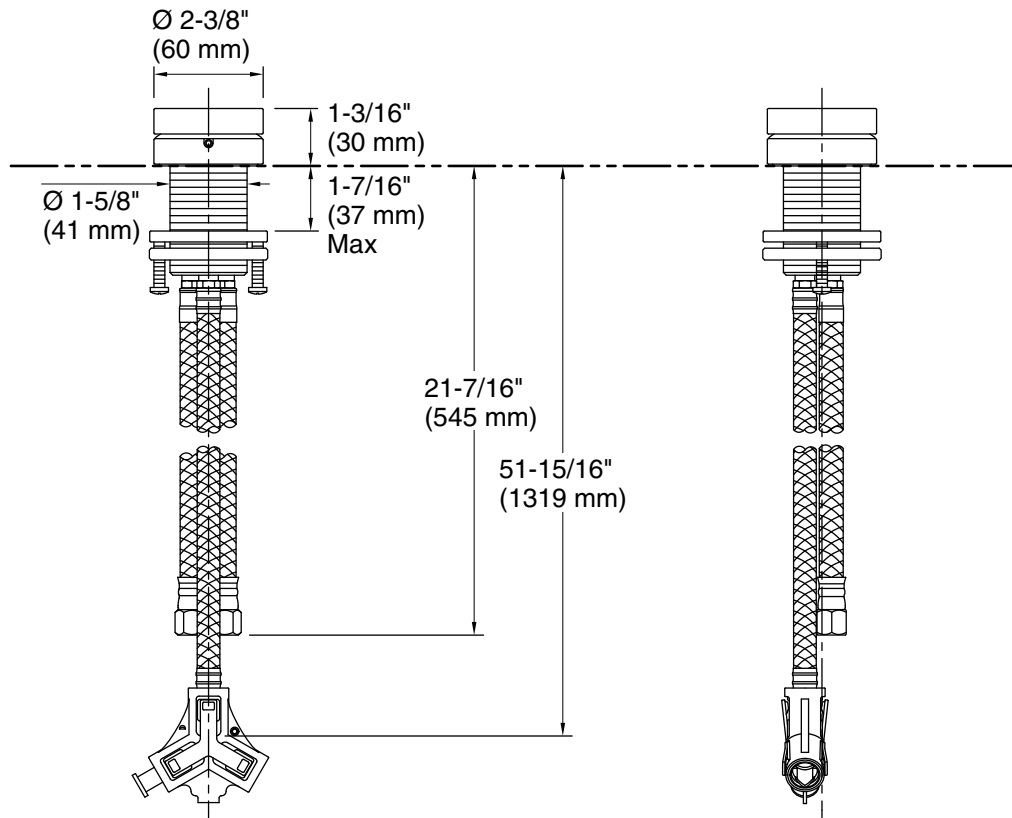

Features

- Single Rocker handle allows for both volume and temperature control
- For use with Components K-77967, K-77965, K-77968, K-77966, or K-77969 spout (sold separately)
- Coordinates with Components faucets, accessories, and showering components to complete your bathroom
- KOHLER® ceramic disc valves exceed industry longevity standards for a lifetime of durable performance

Recommended Products/Accessories

- K-23887 Bathroom sink faucet spout with Row design, 1.2 gpm

ADA

CSA B651

OBC

Codes/Standards

ASME A112.18.1/CSA B125.1
NSF/ANSI/CAN 61
NSF/ANSI/CAN 372
ADA
ICC/ANSI A117.1
CSA B651
OBC

Technical Information

All product dimensions are nominal.

Spout:

Notes

Install this product according to the installation instructions.

ADA compliant for handles only.

ADA, OBC, CSA B651 compliant when installed to the specific requirements of these regulations.