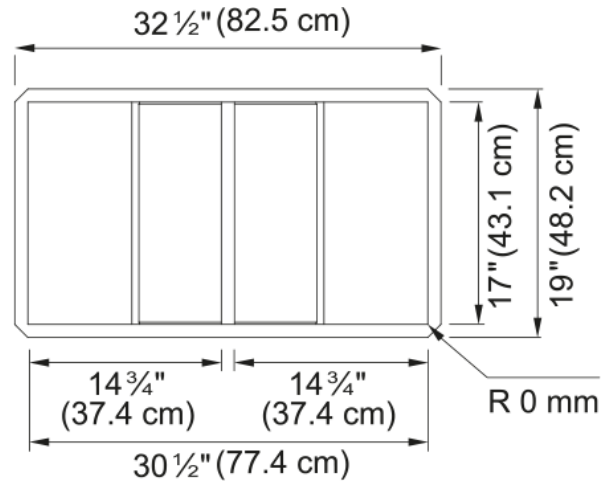

Crystal Undermount Sink - CLV120-33-CA | 122.0561.774

Franke Crystal 32.5-in. x 19-in. 16 Gauge Stainless Steel Undermount Double Bowl Kitchen Sink. Designed with beauty in mind, water cascades along a durable, removable drain cover and disappears into the invisible drain. Made of 16 gauge stainless steel with a Diamond finish that will retain its beauty for many years. The robust sound-damping system reduces the noise caused by a garbage disposal or running water. A Black tempered glass drain cover creates an even, flat surface in the bottom of the sink. Sink strainer assembly included.

Aspect

Sink type	Sink
Type of material	Stainless steel
Number of bowls	2
Product color	Steel
Surface finish	Silk

Product Dimensions

Length (right to left)	32.5
Width (front to back)	19.016
Large bowl size: right to left	14.37
Large bowl size: front to back	17
Large bowl: depth	9
Small bowl size: right to left	14.37
Small bowl size: front to back	17
Small bowl: depth	9

Installation

Minimum cabinet size	36"
----------------------	-----

Product specifications

Installation type	Undermount
Drain hole	3 1/2"
Position of drainer	No drainer

Product identification

Product brand	FRANKE
Product family	Mythos
Collection	Crystal Line
Certified by	IAPMO