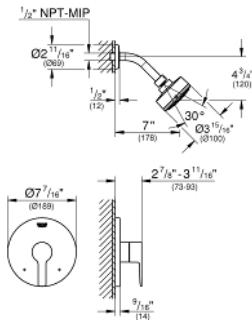

LINEARE Shower Combination

MODEL # 23826001

GROHE CANADA, INC. | 5900 Avebury Road, Mississauga, Ontario, Canada L5R 3M3
Phone: 905-271-2929 | Fax: 905-271-9494 | info@grohe.ca

Pure Freude
an Wasser

GROHE

Product Description: LINEARE Shower Combination

Standard Specification:

- New Tempesta Cosmopolitan 100 head shower IV, 1.75 gpm (6.6 l/min) (26 043)
- 5 5/8" (182mm) Tubular shower arm (27 414)
- For use with Grohsafe Rough-In Valve (35 015)
- **GROHE StarLight** chrome finish